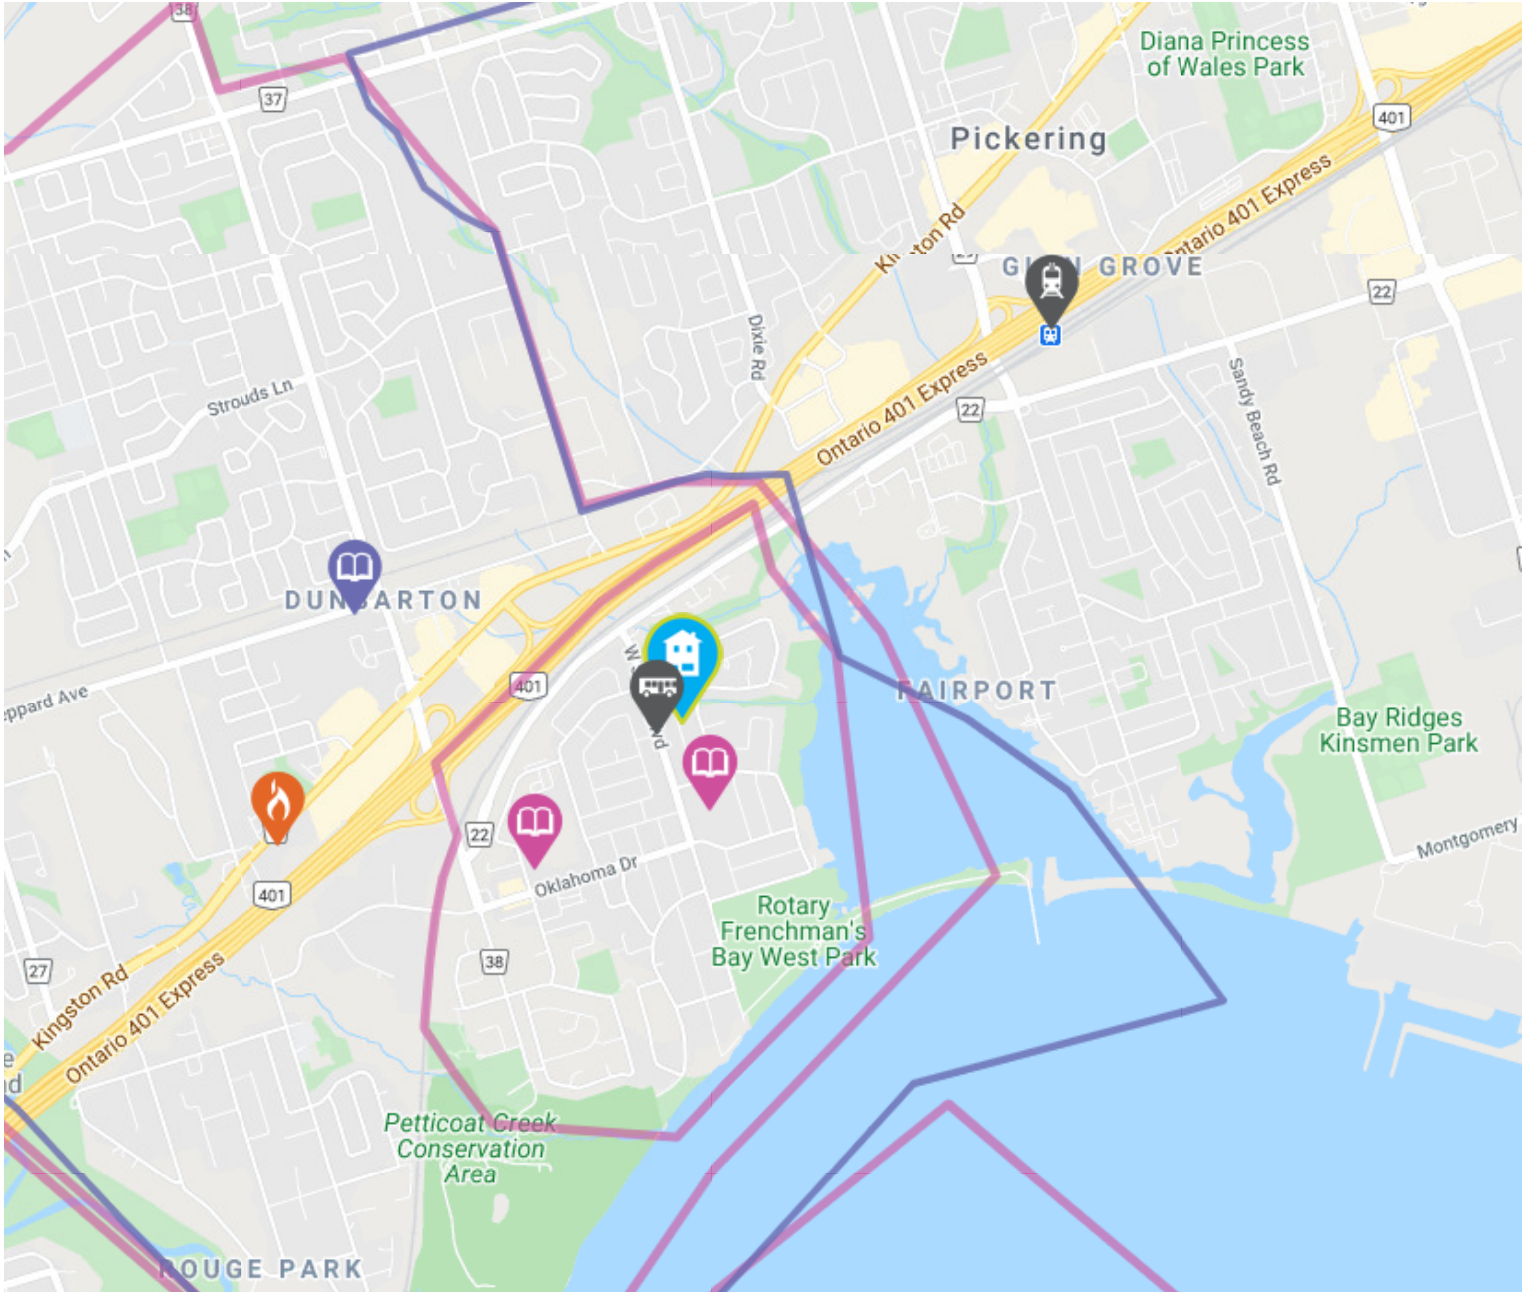

JOHN DOE

Sales Representative

101 Sample St.

Toronto

- Elementary Schools
- Middle Schools
- High Schools
- Transit
- Safety
- Elementary Attendance Zone
- Middle Attendance Zone
- High Attendance Zone
- Parks
- Convenience