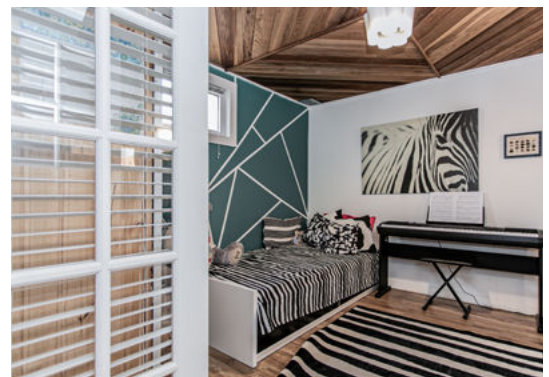

807 Oliva St.

Sought After West Shore Area! Welcoming Foyer, 2-Sided Fireplace, Sun Filled Living/Dining Room & Kitchen. Spa Like Bath W/Skylight, Soaker Tub & Sep Shower. For Your Convenience, Laundry On Both Floors. Sep Entrance To Recently Renod Bsmt With Two Bedrooms A 2nd Fireplace, 2nd Kitchen & Living Area. The Breezeway Entrance Also Opens To The Garage And Back Yard With Cabana And Newer Deck (2017).

Incl: Micro, Dishwasher & 2 Each Fridge/Stove, Washer/Dryer