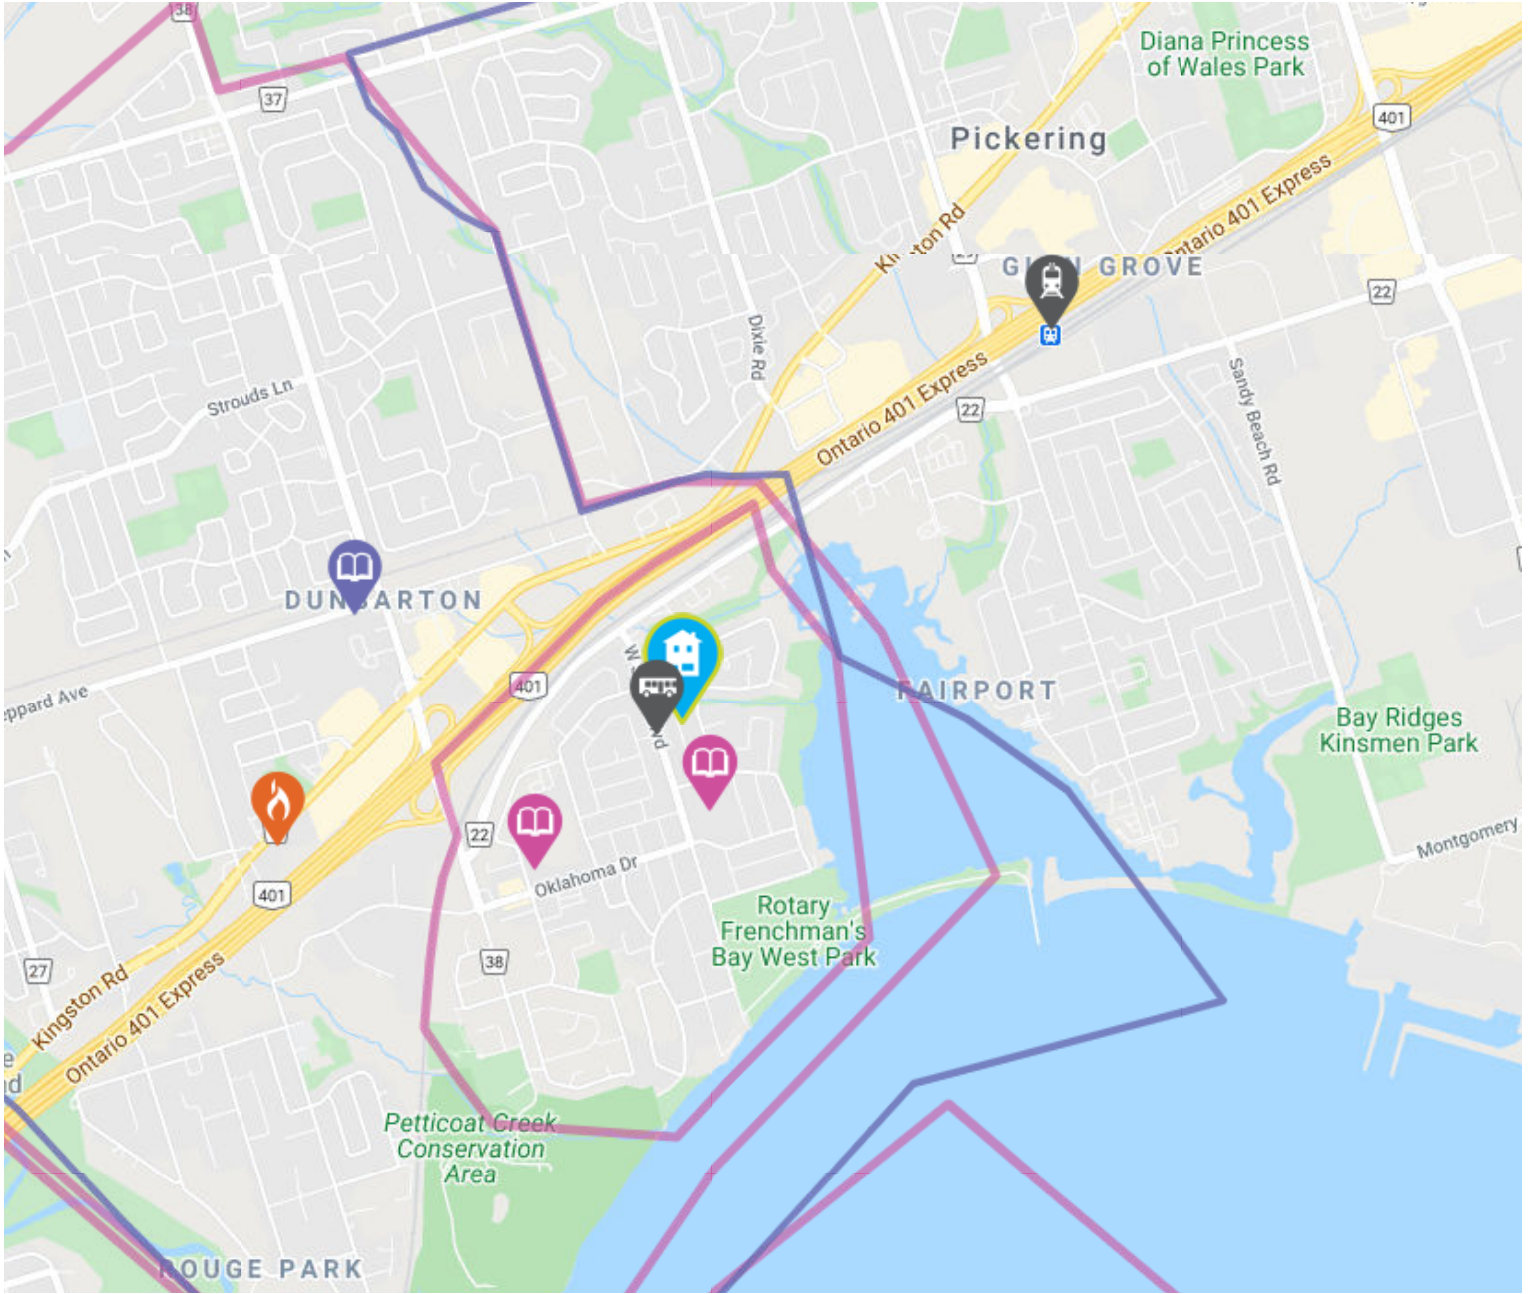

- Elementary Schools
- Middle Schools
- High Schools
- Transit
- Safety
- Elementary Attendance Zone
- Middle Attendance Zone
- High Attendance Zone
- Parks
- Convenience