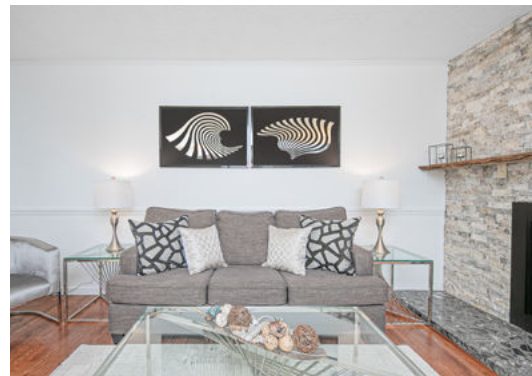

Welcome to
807 Oliva St.
Pickering

3+2
Bedroom

1+1
Bathroom

2+2
Parking

807 Oliva St.

Sought After West Shore Area! Welcoming Foyer, 2-Sided Fireplace, Sun Filled Living/Dining Room & Kitchen. Spa Like Bath W/Skylight, Soaker Tub & Sep Shower. For Your Convenience, Laundry On Both Floors. Sep Entrance To Recently Renod Bsmt With Two Bedrooms A 2nd Fireplace, 2nd Kitchen & Living Area. The Breezeway Entrance Also Opens To The Garage And Back Yard With Cabana And Newer Deck (2017).