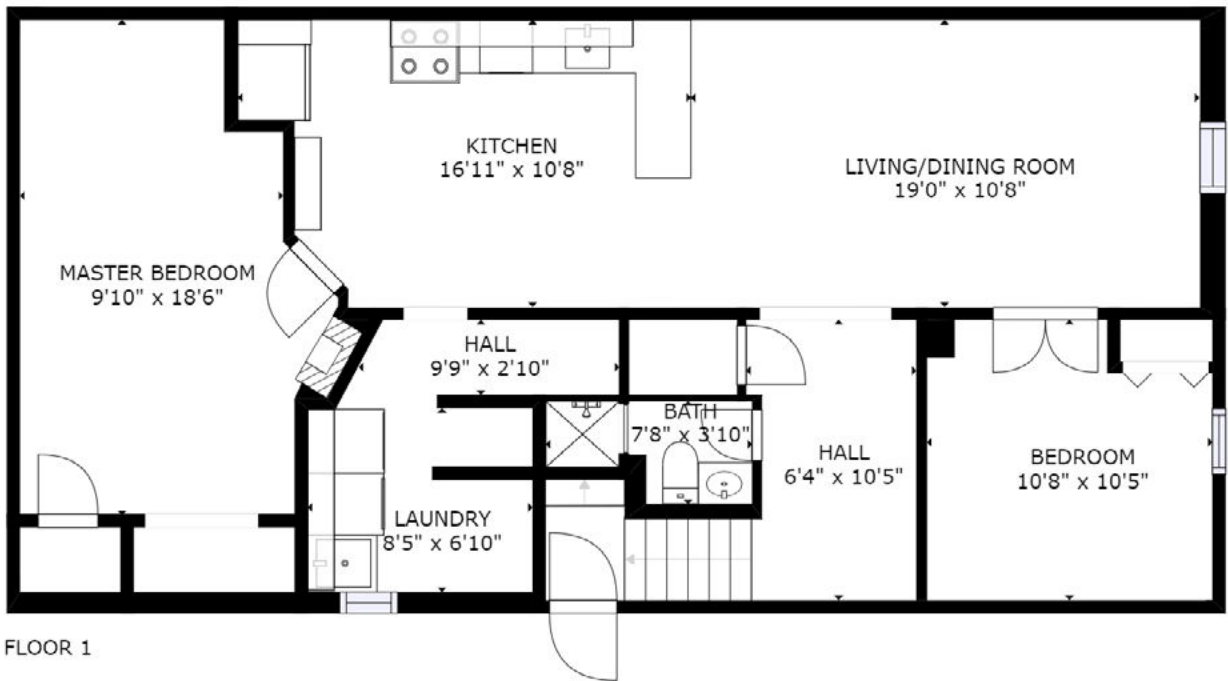

Main Floor

Basement