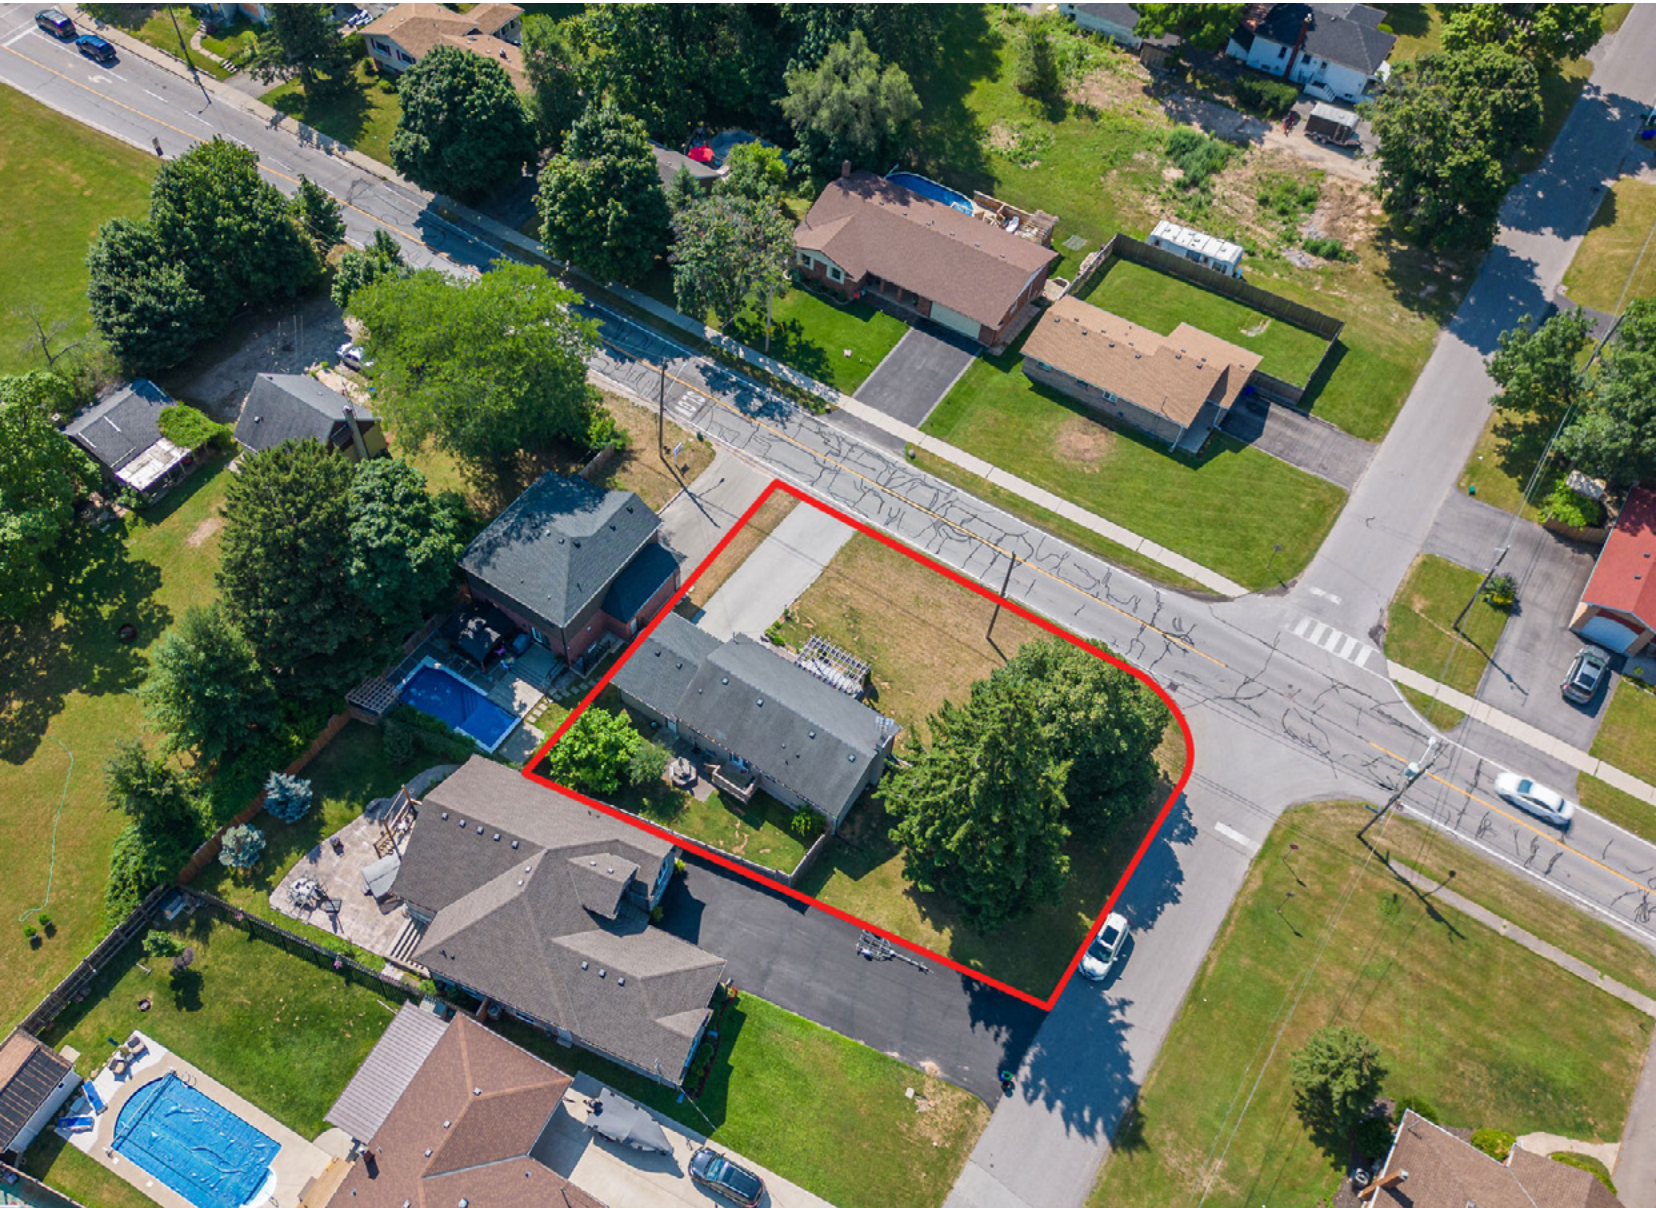

7671

WATSON ST.

NIAGARA FALLS

Niagara Falls

All information regarding this property, either expressed or implied, is from sources deemed reliable and assumed to be correct .
No Warranty thereof and same is submitted to possible errors and omissions.

SCHOOLS

With good assigned and local public schools very close to this home, your kids can thrive in the neighbourhood.

Greendale PS

Designated Catchment School
Grades PK to 8
5504 Montrose Rd

ÉÉ LaMarsh

Designated Catchment School
Grades PK to 8
4571 Drummond Rd

Robert F. Keighan Park

8030 Beaverton Blvd

6 min

Royal Manor Park

5616 Glamis Crescent

11 min

Preakness Park

7857 Preakness St