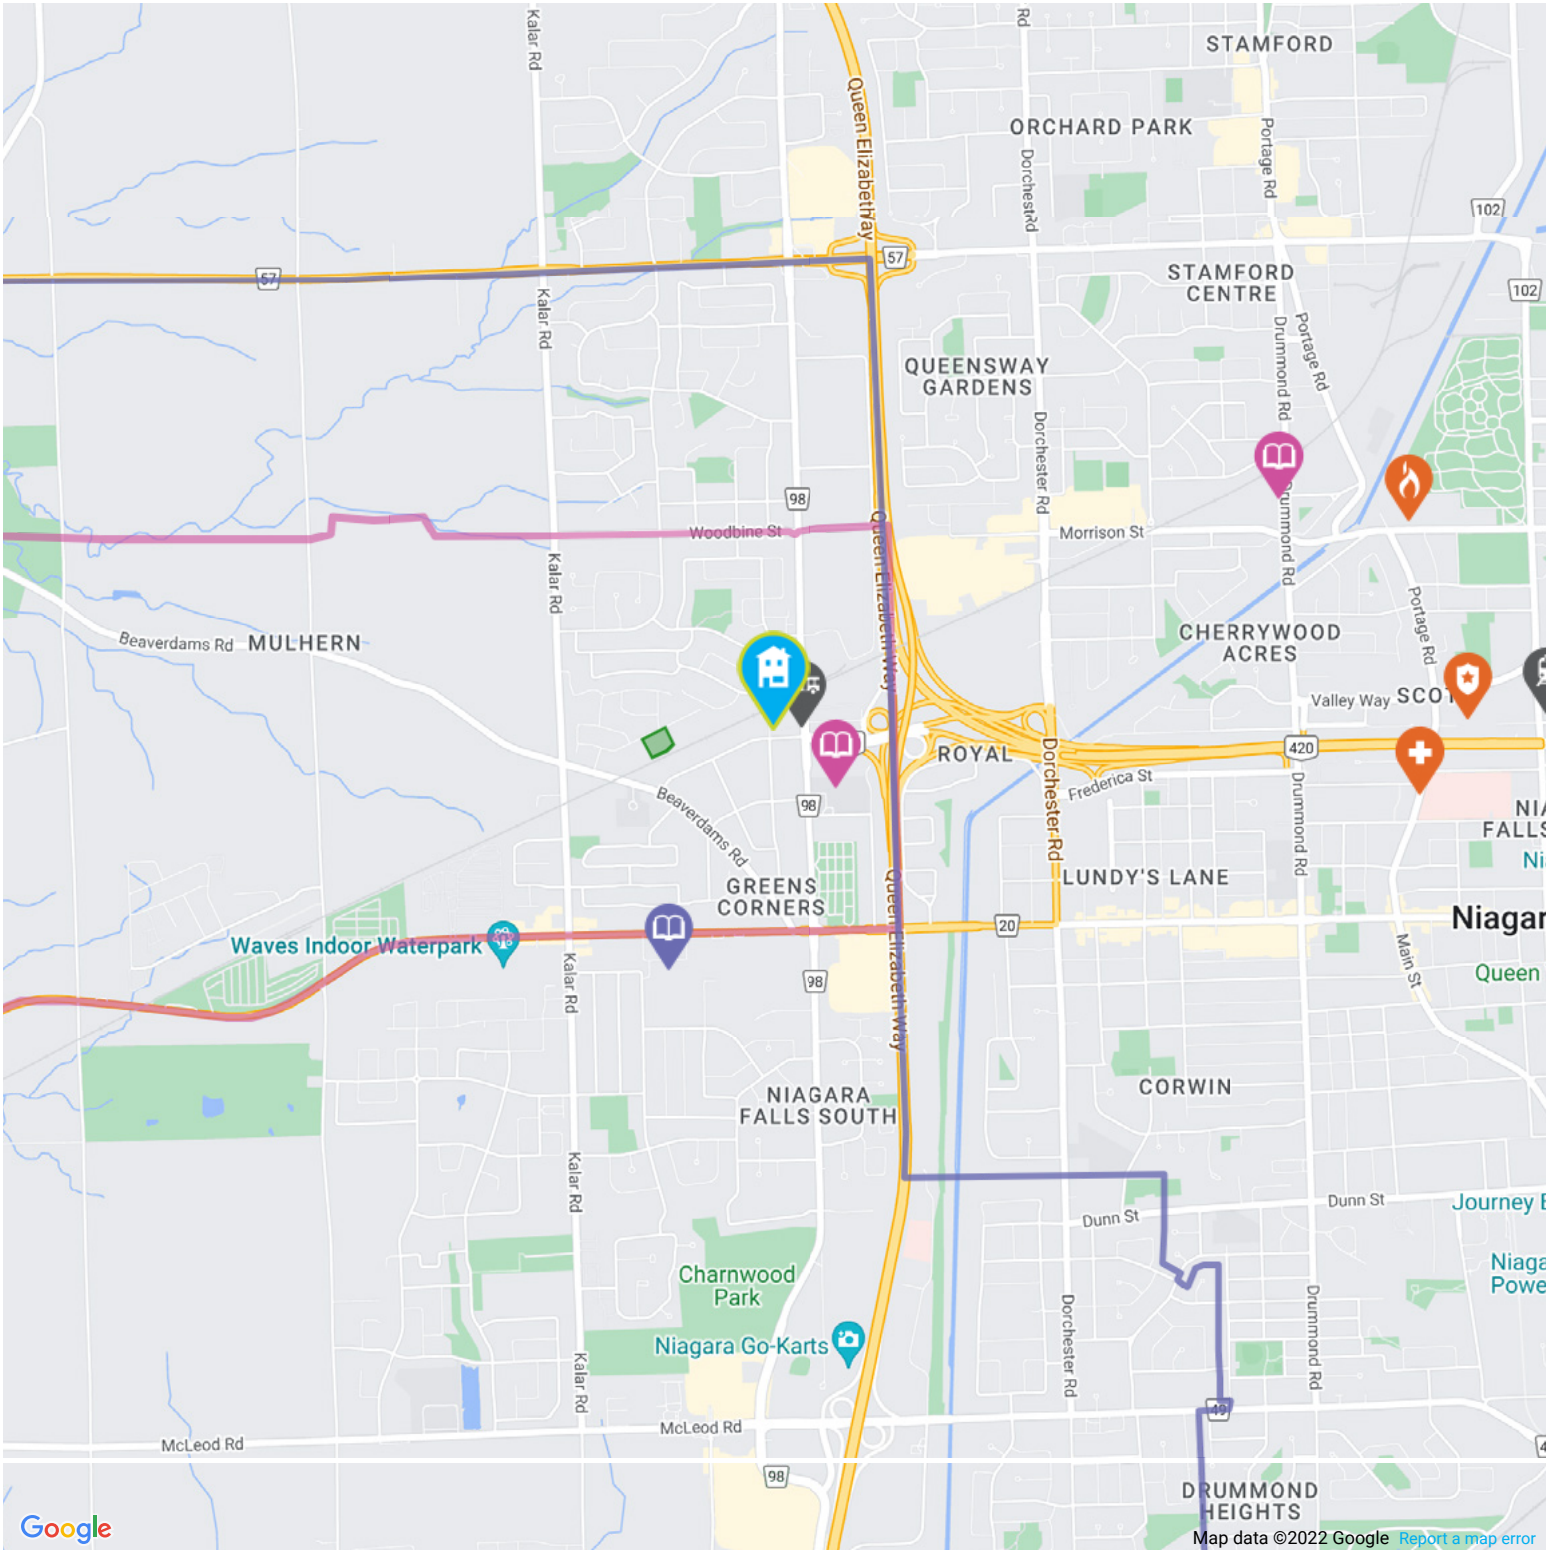

École Franco-Niagara

Designated Catchment School
Grades PK to 12
670 Tanguay Ave

Other Local Schools

Gaskill Preparatory School

Grades 7 to 8
910 Hyde Park Boulevard

PARKS & REC.

This home is located in park heaven, with 4 parks and a long list of recreation facilities within a 20 minute walk from this address.

8 min

FACILITIES WITHIN A 20 MINUTE WALK

4 Playgrounds	1 Sports Field
2 Basketball Courts	1 Ball Diamond
2 Rinks	4 Trails

TRANSIT

Public transit is at this home's doorstep for easy travel around the city. The nearest street transit stop is only a 2 minute walk away and the nearest rail transit stop is a 43 minute walk away.

Nearest Rail Transit Stop

Niagara Falls GO Bus

Nearest Street Level Transit Stop

Montrose Rd & Watson St

2 min

SAFETY

With safety facilities in the area, help is always close by. Facilities near this home include a hospital, a fire station, and a police station within 2.93km.

Niagara Health System - Greater Niagara General Site

5546 Portage Rd

Fire Station

5815 Morrison St

Police Station

5700 Valley Way

- Elementary Schools
- Middle Schools
- High Schools
- Transit
- Safety
- Elementary Attendance Zone
- Middle Attendance Zone
- High Attendance Zone
- Parks
- Convenience