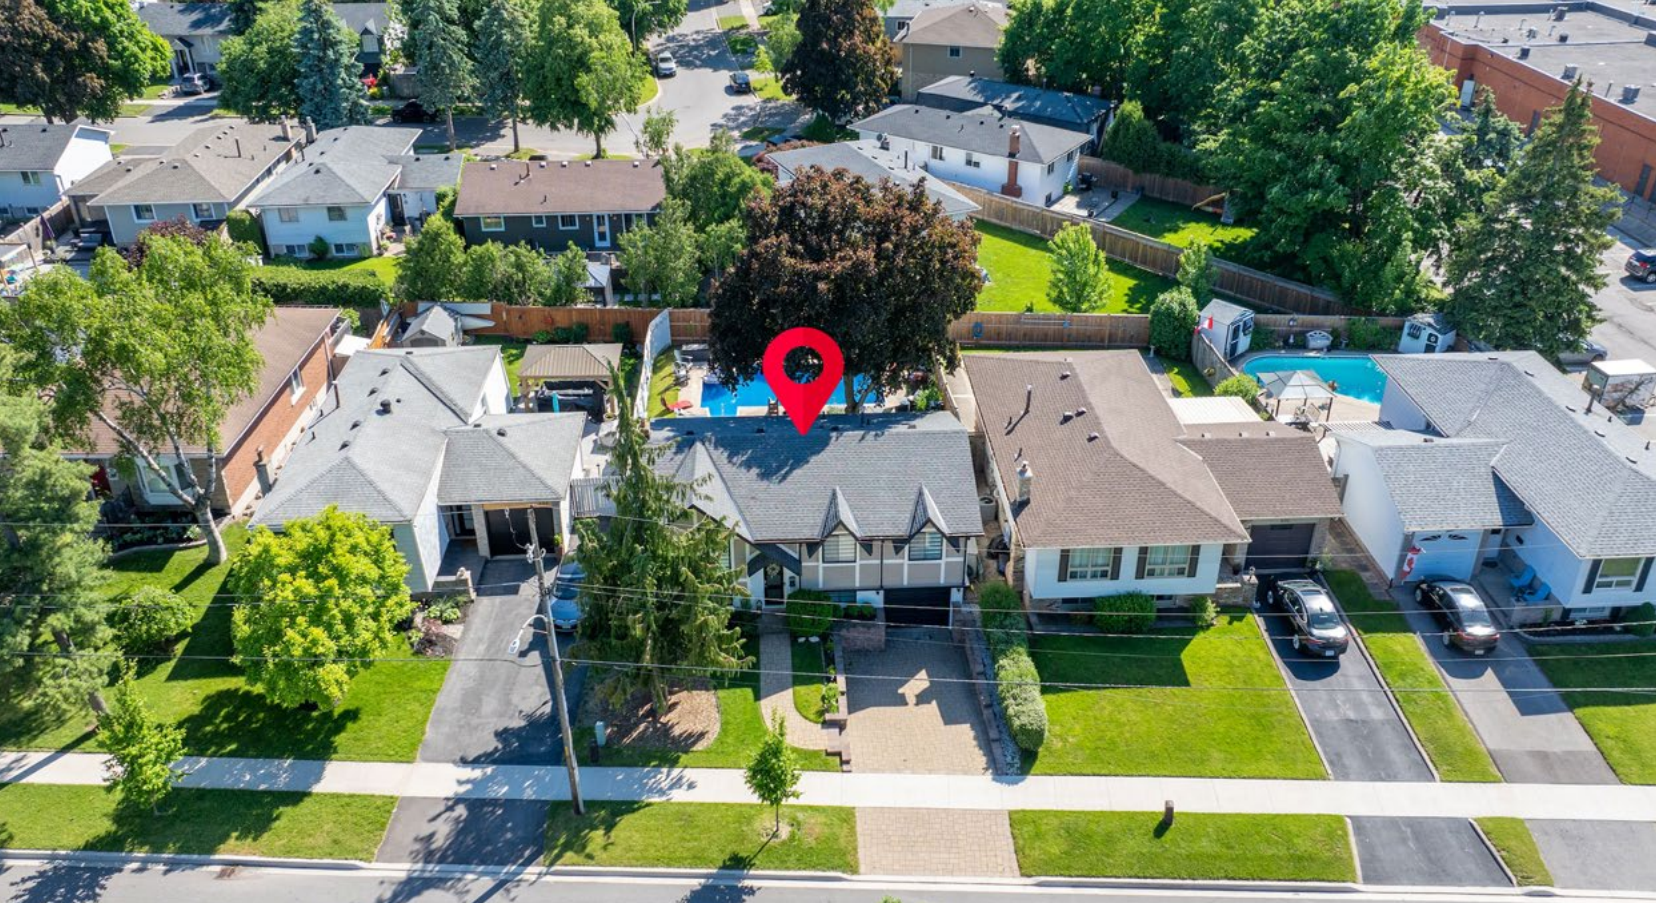

Welcome to  
**692 Woodview Rd.**  
Burlington

Located in sought after Roseland, this newly renovated home sits on a premium lot with a heated driveway and a backyard oasis featuring an oversized heated in-ground pool (16 by 32) with excellent sun exposure. Inside, the home boasts a glass railings,  $\frac{3}{4}$  oak hardwood floors, new stainless steel appliances, and pot lights throughout. Recent upgrades include a tankless water heater and furnace. The basement offers a new 3-piece bathroom, guest room, pot lights, and a gas fireplace. The property is located in a neighborhood with excellent schools and is within walking distance to parks, shopping amenities, recreation centers, and transit. Nearby highways offer a short drive to Burlington Center, Mapleview Mall, and the waterfront. Preliminary drawings for a basement walkout are available.