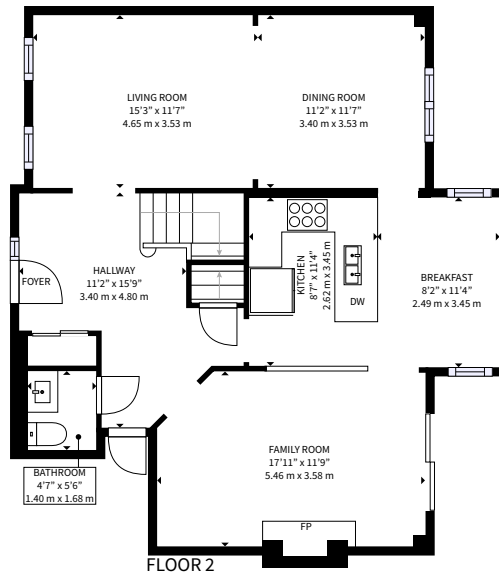

Welcome to
6720 Glen Erin Dr.
Suite 607, Mississauga

FLOOR PLAN

BASEMENT

MAIN FLOOR

2ND FLOOR