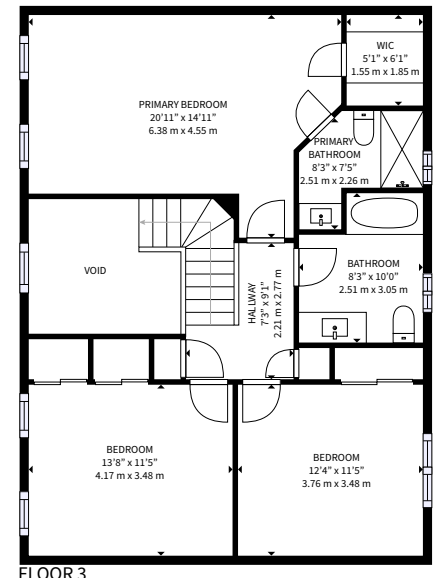

Welcome to
6720 Glen Erin Dr.
Suite 607, Mississauga

FLOOR PLAN

BASEMENT

MAIN FLOOR

2ND FLOOR