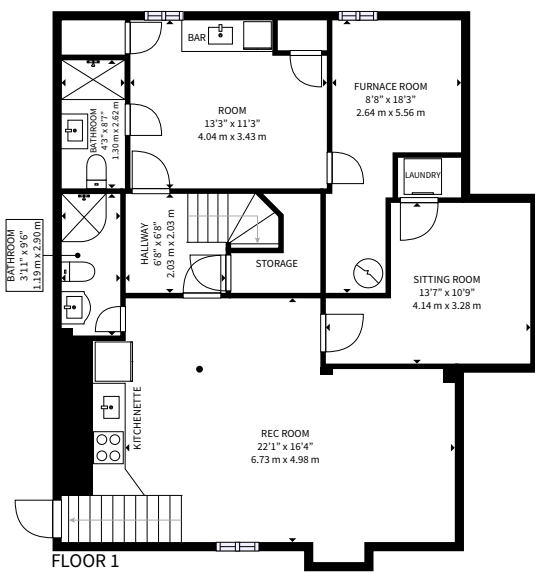

Welcome to
6720 Glen Erin Dr.
Suite 607, Mississauga

FLOOR PLAN

BASEMENT

MAIN FLOOR

2ND FLOOR