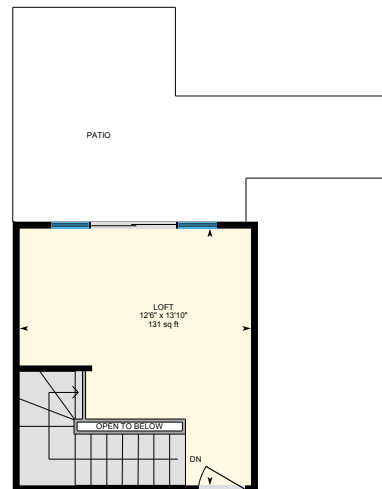

650 SHEPPARD AVE. E.

SUITE PH12, NORTH YORK

Enjoy the morning sunshine in a luxurious 3-story penthouse loft condo apartment with 3 bedrooms & 2 bathrooms with 2 spacious private terraces with a gas hook-up for barbecue. This location offers a unique combination of urban convenience & suburban tranquility. With the added advantage of seamless access to public transportation, TTC, Hwy 401 & 404, parks, nearby shopping centers, Bayview Village Mall, schools and restaurants and more.

FLOOR PLAN

MAIN FLOOR

2ND FLOOR

3RD FLOOR