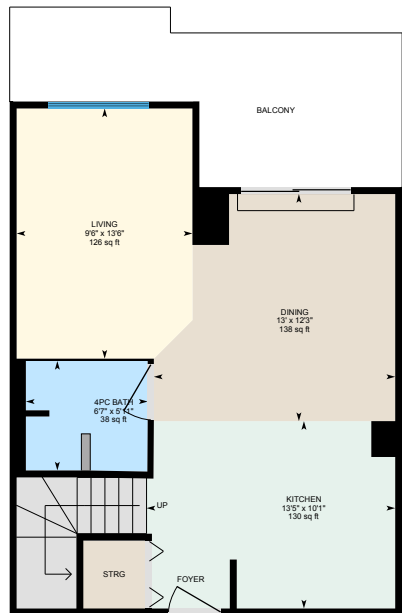

650 SHEPPARD AVE. E.

SUITE PH12, NORTH YORK

Enjoy the morning sunshine in a luxurious 3-story penthouse loft condo apartment with 3 bedrooms & 2 bathrooms with 2 spacious private terraces with a gas hook-up for barbecue. This location offers a unique combination of urban convenience & suburban tranquility. With the added advantage of seamless access to public transportation, TTC, Hwy 401 & 404, parks, nearby shopping centers, Bayview Village Mall, schools and restaurants and more.

FLOOR PLAN

MAIN FLOOR

2ND FLOOR

3RD FLOOR