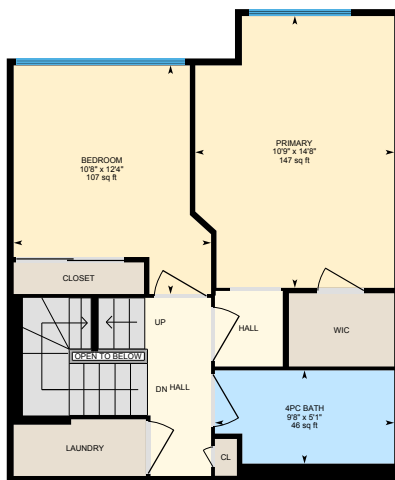

650 SHEPPARD AVE. E.

SUITE PH12, NORTH YORK

Enjoy the morning sunshine in a luxurious 3-story penthouse loft condo apartment with 3 bedrooms & 2 bathrooms with 2 spacious private terraces with a gas hook-up for barbecue. This location offers a unique combination of urban convenience & suburban tranquility. With the added advantage of seamless access to public transportation, TTC, Hwy 401 & 404, parks, nearby shopping centers, Bayview Village Mall, schools and restaurants and more.

FLOOR PLAN

MAIN FLOOR

2ND FLOOR

3RD FLOOR