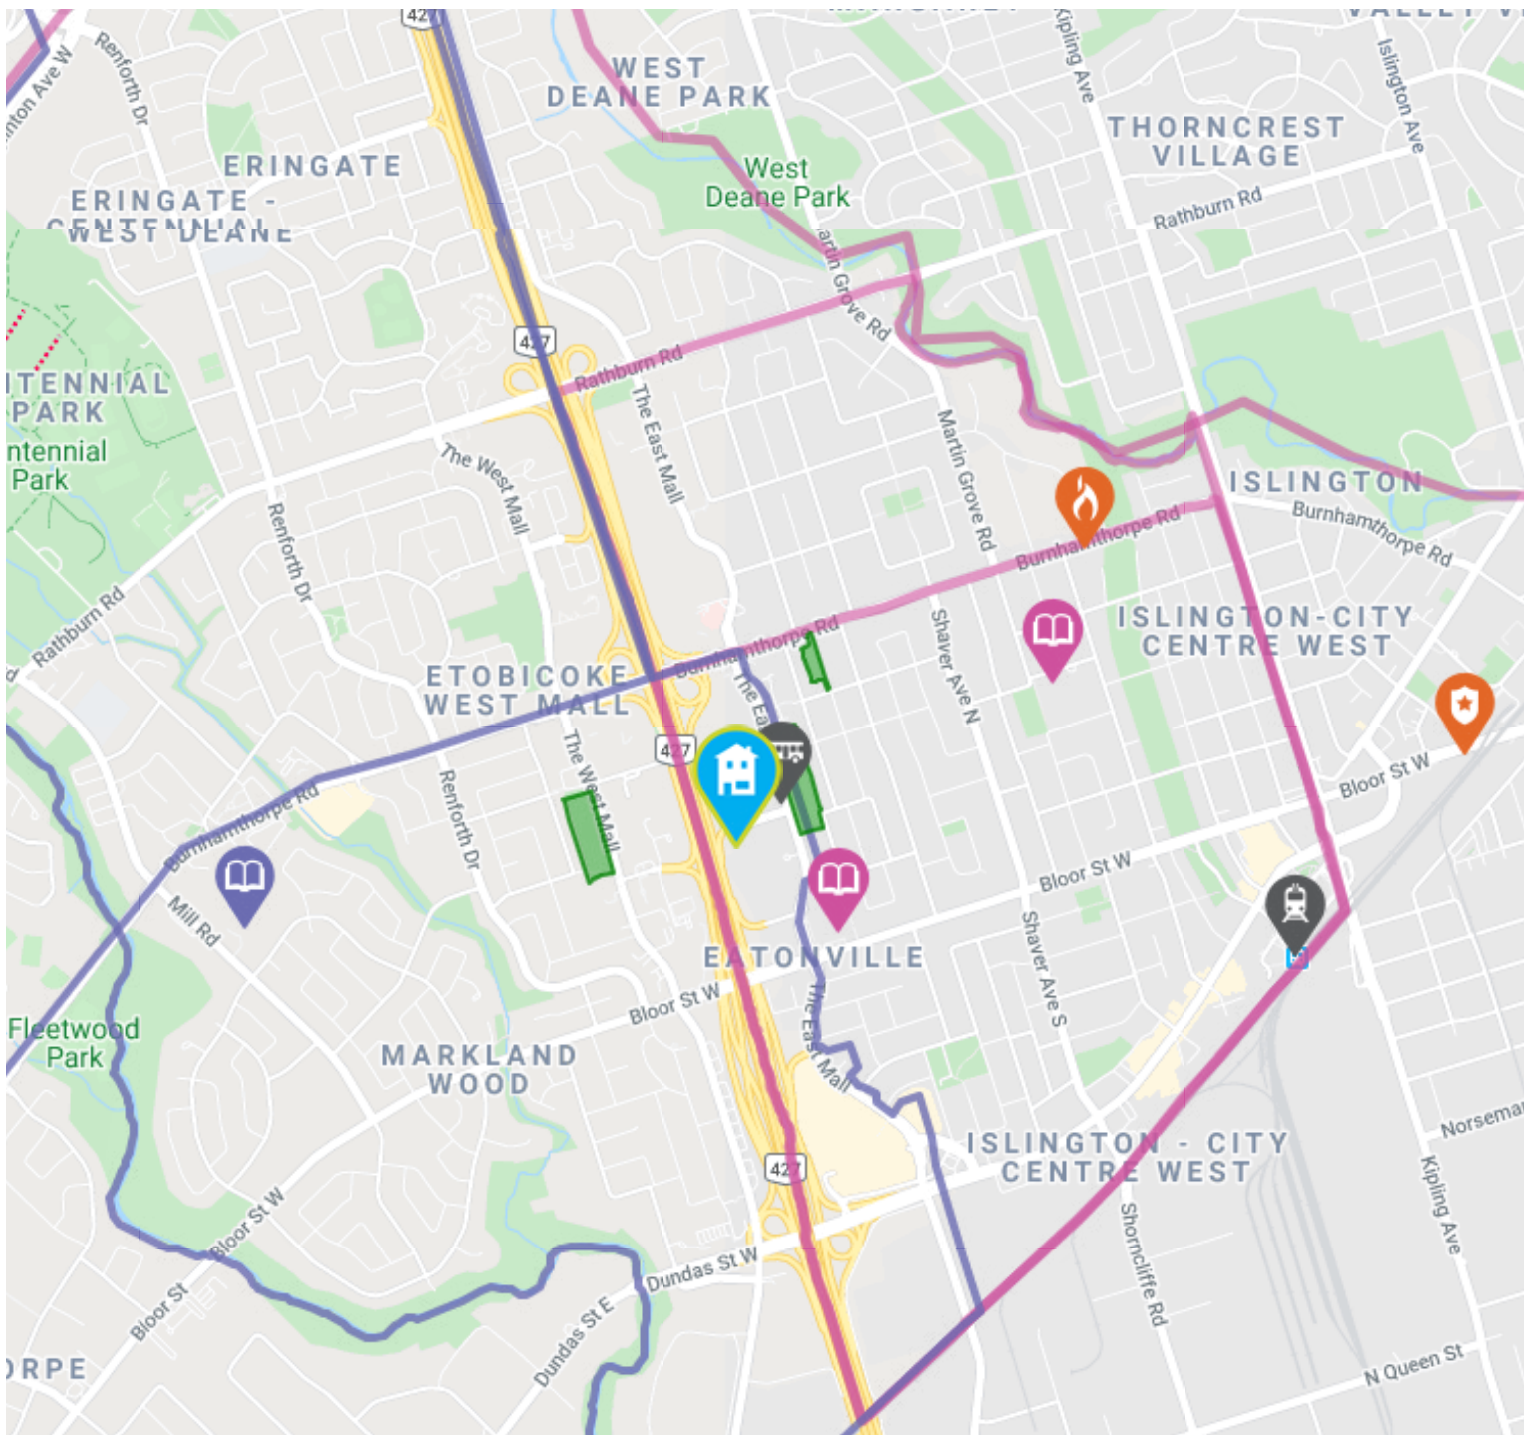

Elementary Schools		Middle Schools		High Schools		Transit		Safety
	Elementary Attendance Zone		Middle Attendance Zone		High Attendance Zone		Parks		Convenience

This information may contain errors and omissions. You are not permitted to rely on the contents of this information and must take steps to independently verify its contents with the appropriate authorities (school boards, governments etc.). As a recipient of this information, you agree not to hold us, our licensors or the owners of the information liable for any damages, howsoever caused.