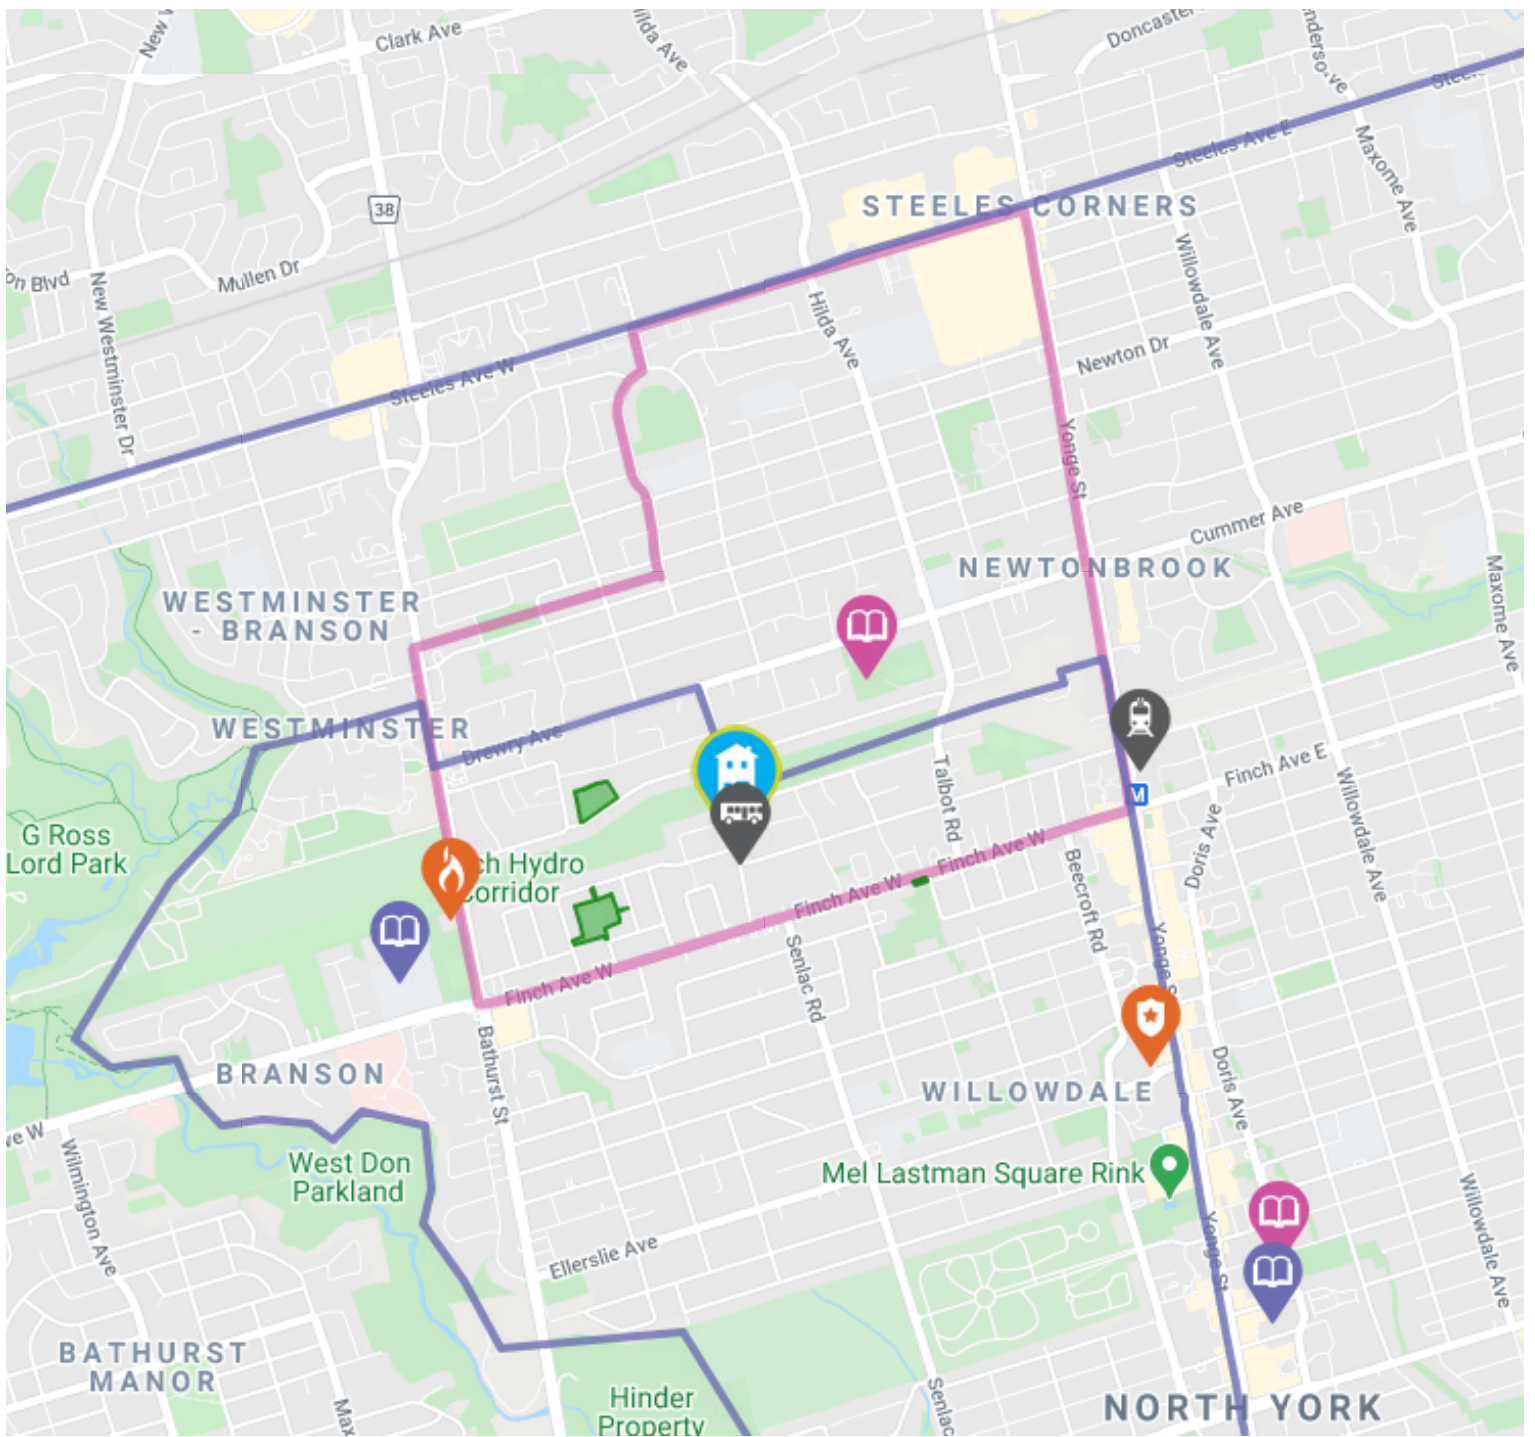

Elementary Schools		Middle Schools		High Schools		Transit		Safety
	Elementary Attendance Zone		Middle Attendance Zone		High Attendance Zone		Parks		Convenience

This information may contain errors and omissions. You are not permitted to rely on the contents of this information and must take steps to independently verify its contents with the appropriate authorities (school boards, governments etc.). As a recipient of this information, you agree not to hold us, our licensors or the owners of the information liable for any damages, howsoever caused.