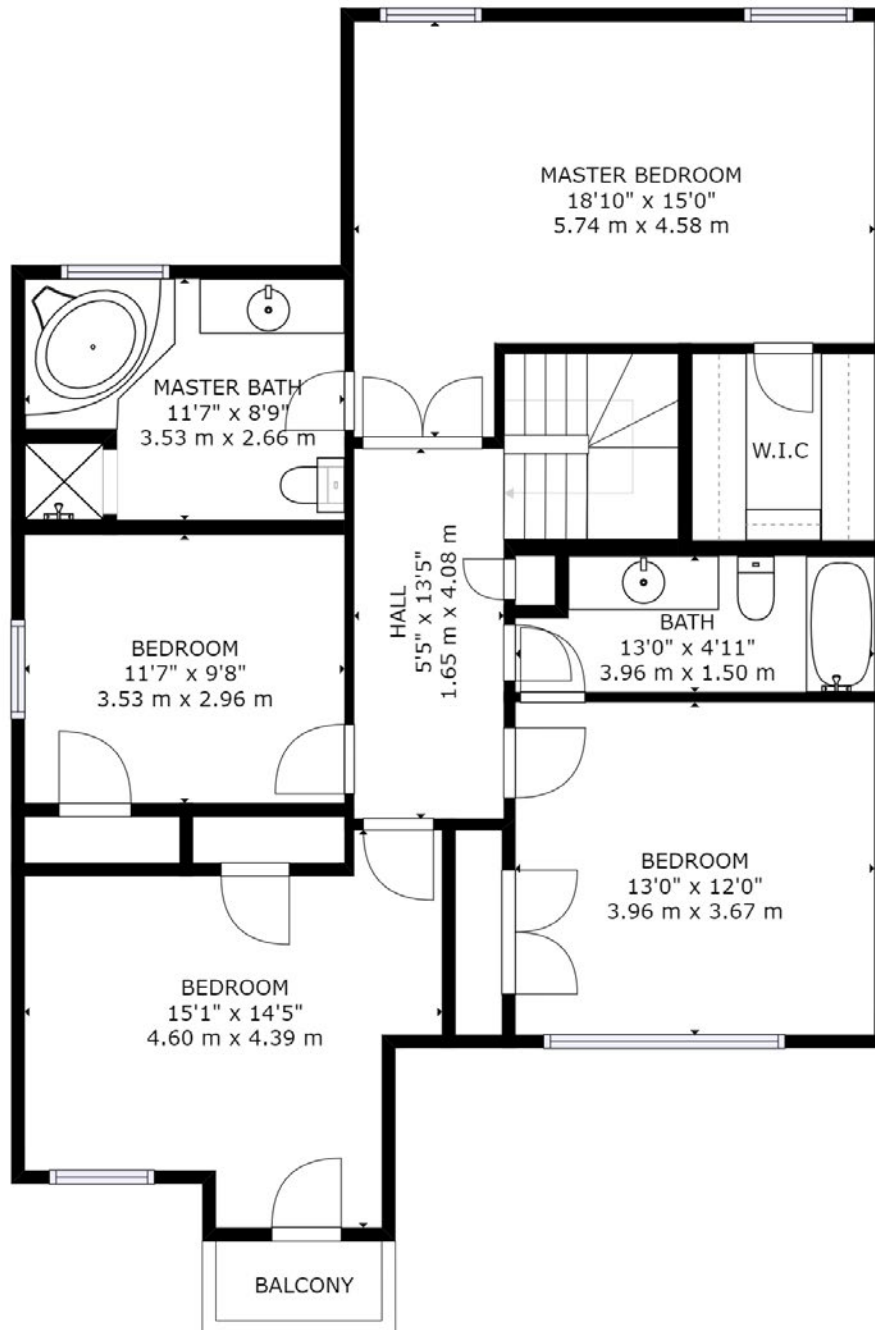

36 Ryegrass Crescent

4+1
bedrooms

3+1
baths

6
Parking

1 Bdr Legal Basement Apartment

36 Ryegrass Crescent

36 Ryegrass Crescent, Brampton, ON L7A 3K4

Floor 1

GROSS INTERNAL AREA
FLOOR 1: 822 sq ft, 76 m², FLOOR 2: 1092 sq ft, 102 m²
TOTAL: 1915 sq ft, 178 m²
SIZES AND DIMENSIONS ARE APPROXIMATE, ACTUAL MAY VARY.

36 Ryegrass Crescent, Brampton, ON L7A 3K4

Floor 2

GROSS INTERNAL AREA

FLOOR 1: 822 sq ft, 76 m², FLOOR 2: 1092 sq ft, 102 m²

TOTAL: 1915 sq ft, 178 m²

SIZES AND DIMENSIONS ARE APPROXIMATE, ACTUAL MAY VARY.

36 Ryegrass Crescent, Brampton, ON L7A 3K4

SCHOOLS