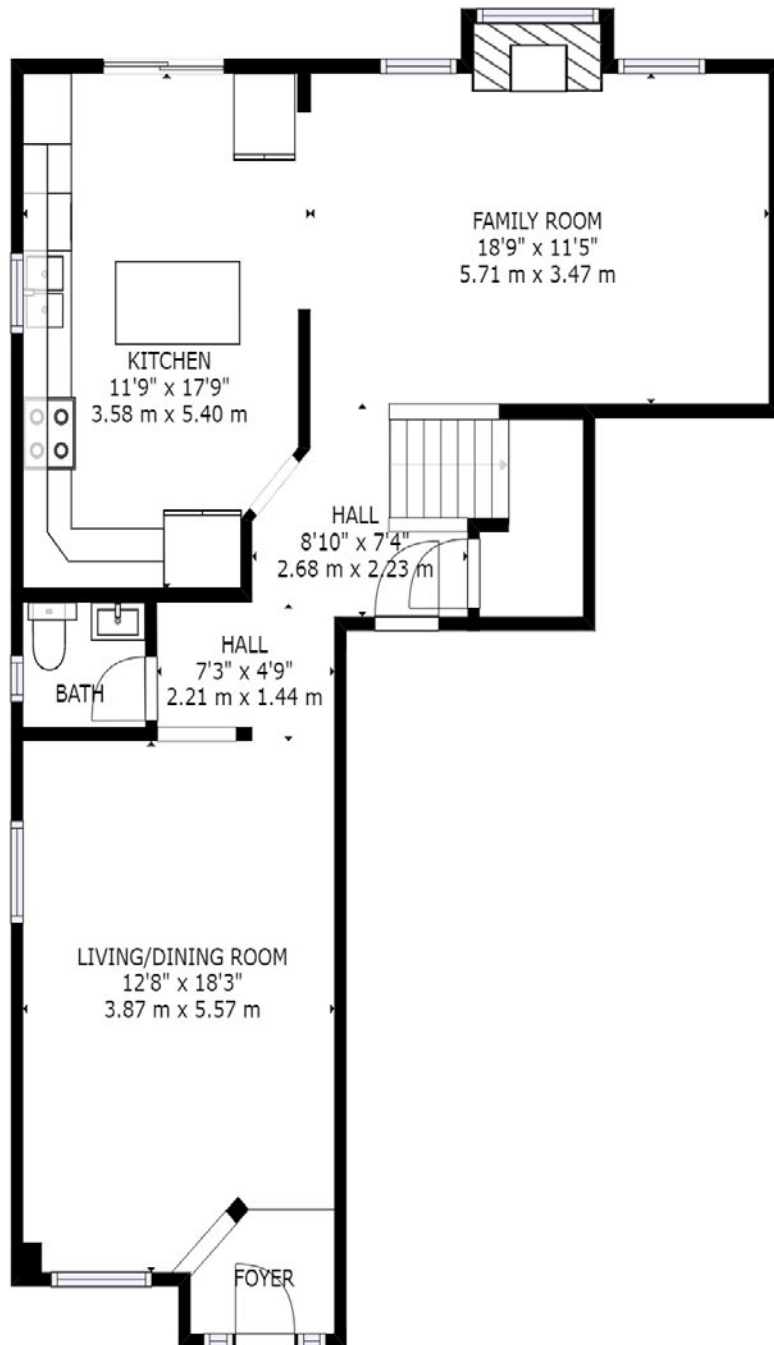

36 Ryegrass Crescent

4+1
bedrooms

3+1
baths

6
Parking

1 Bdr Legal Basement Apartment

36 Ryegrass Crescent

36 Ryegrass Crescent, Brampton, ON L7A 3K4

Floor 1

GROSS INTERNAL AREA
FLOOR 1: 822 sq ft, 76 m², FLOOR 2: 1092 sq ft, 102 m²
TOTAL: 1915 sq ft, 178 m²
SIZES AND DIMENSIONS ARE APPROXIMATE, ACTUAL MAY VARY.

36 Ryegrass Crescent, Brampton, ON L7A 3K4

Floor 2

GROSS INTERNAL AREA

FLOOR 1: 822 sq ft, 76 m², FLOOR 2: 1092 sq ft, 102 m²

TOTAL: 1915 sq ft, 178 m²

SIZES AND DIMENSIONS ARE APPROXIMATE, ACTUAL MAY VARY.

36 Ryegrass Crescent, Brampton, ON L7A 3K4

SCHOOLS