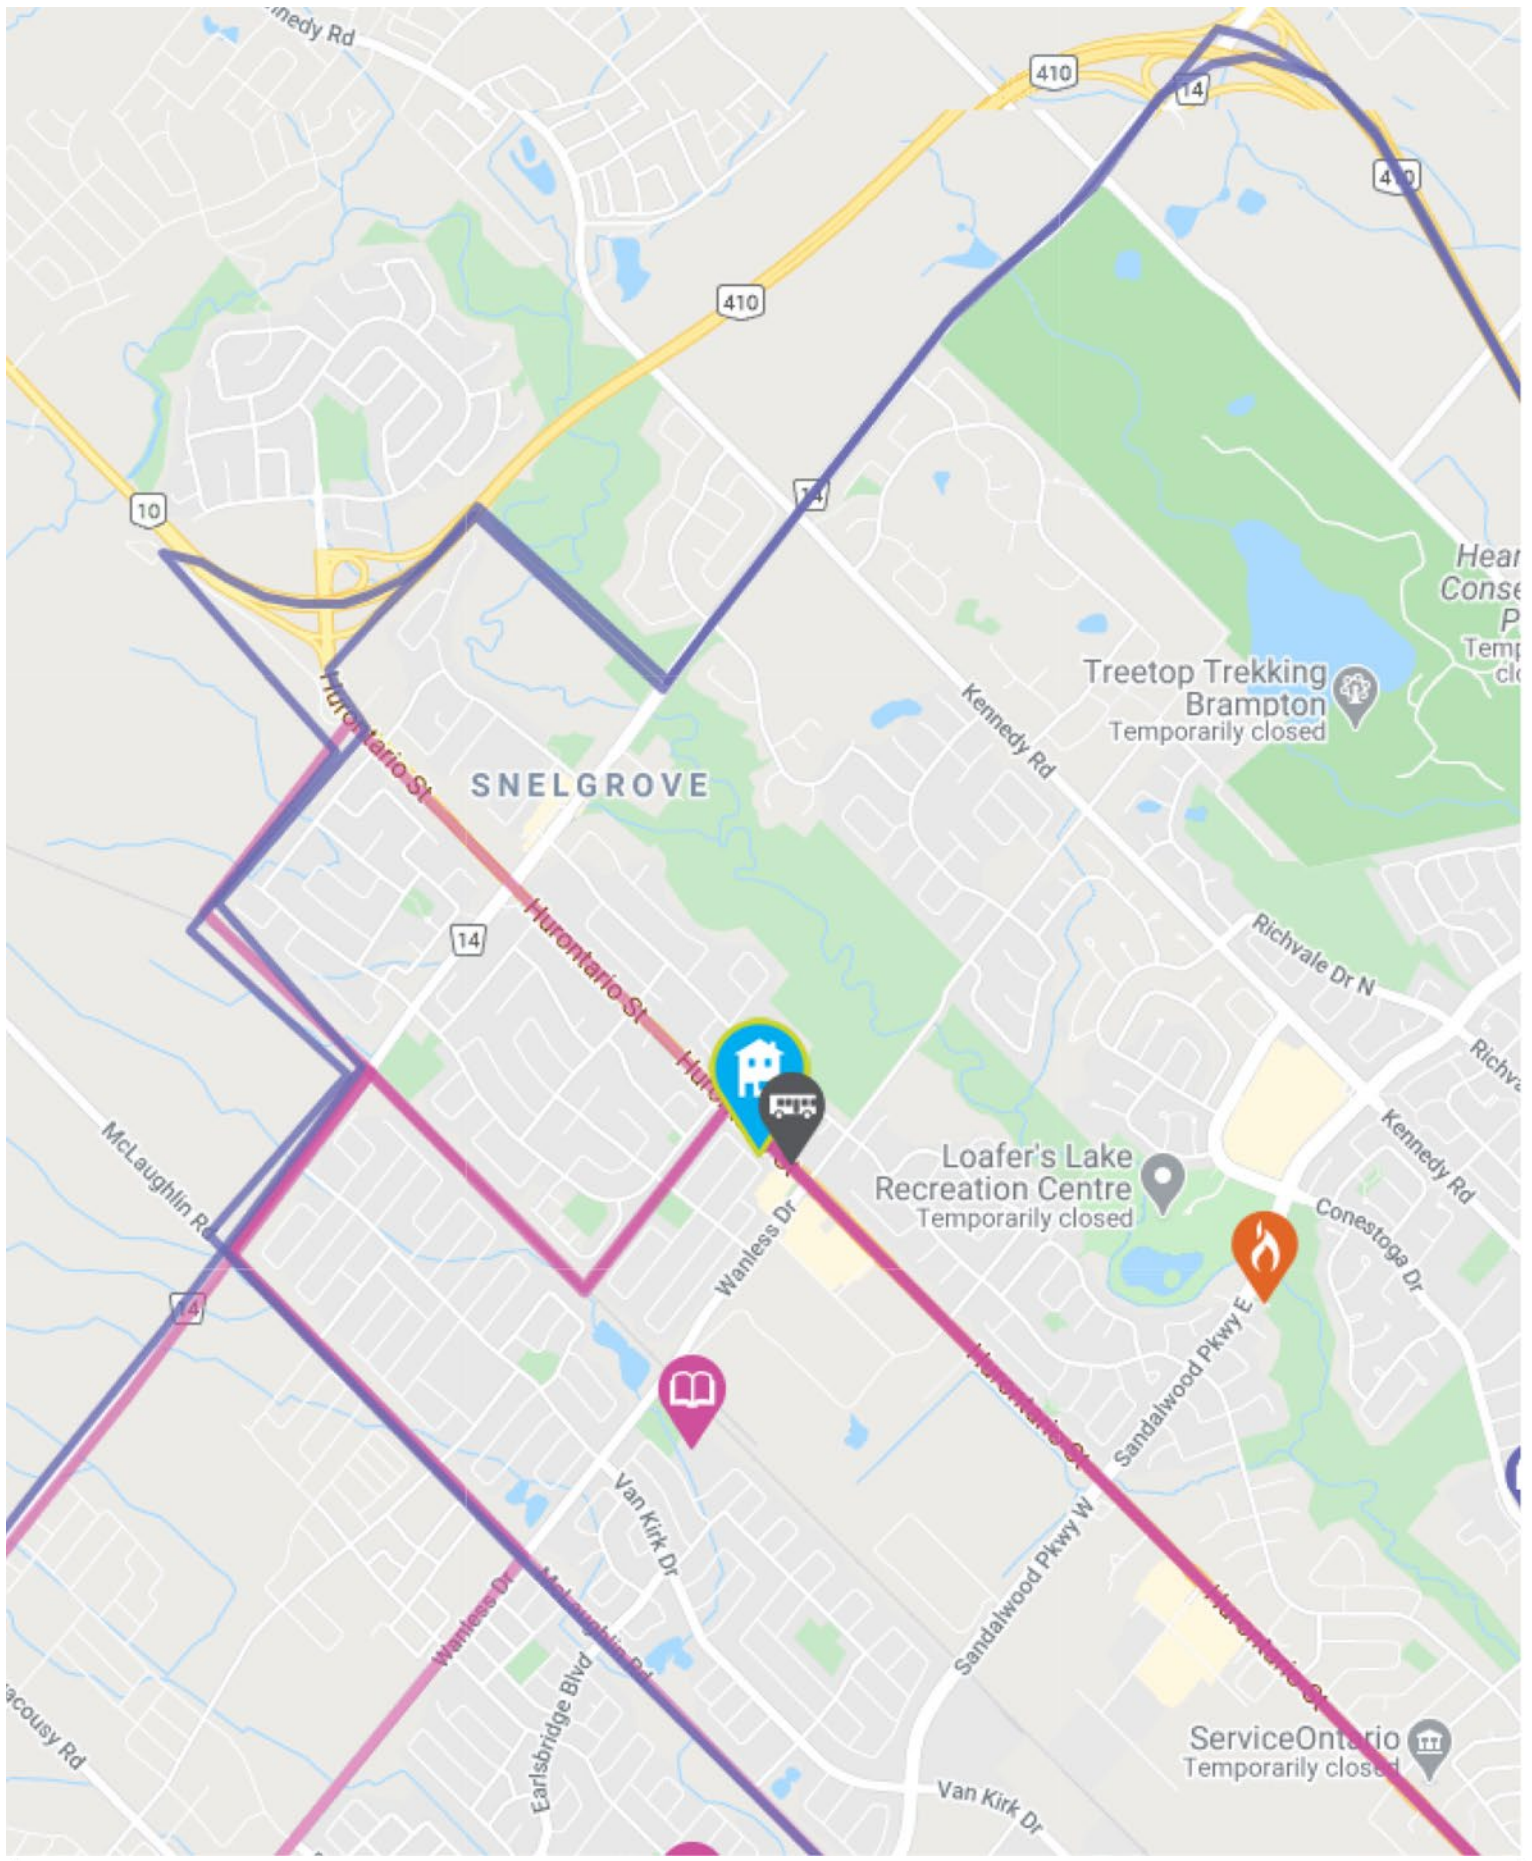

This information may contain errors and omissions. You are not permitted to rely on the contents of this information and must take steps to independently verify its contents with the appropriate authorities (school boards, governments etc.). As a recipient of this information, you agree not to hold us, our licensors or the owners of the information liable for any damages, howsoever caused.