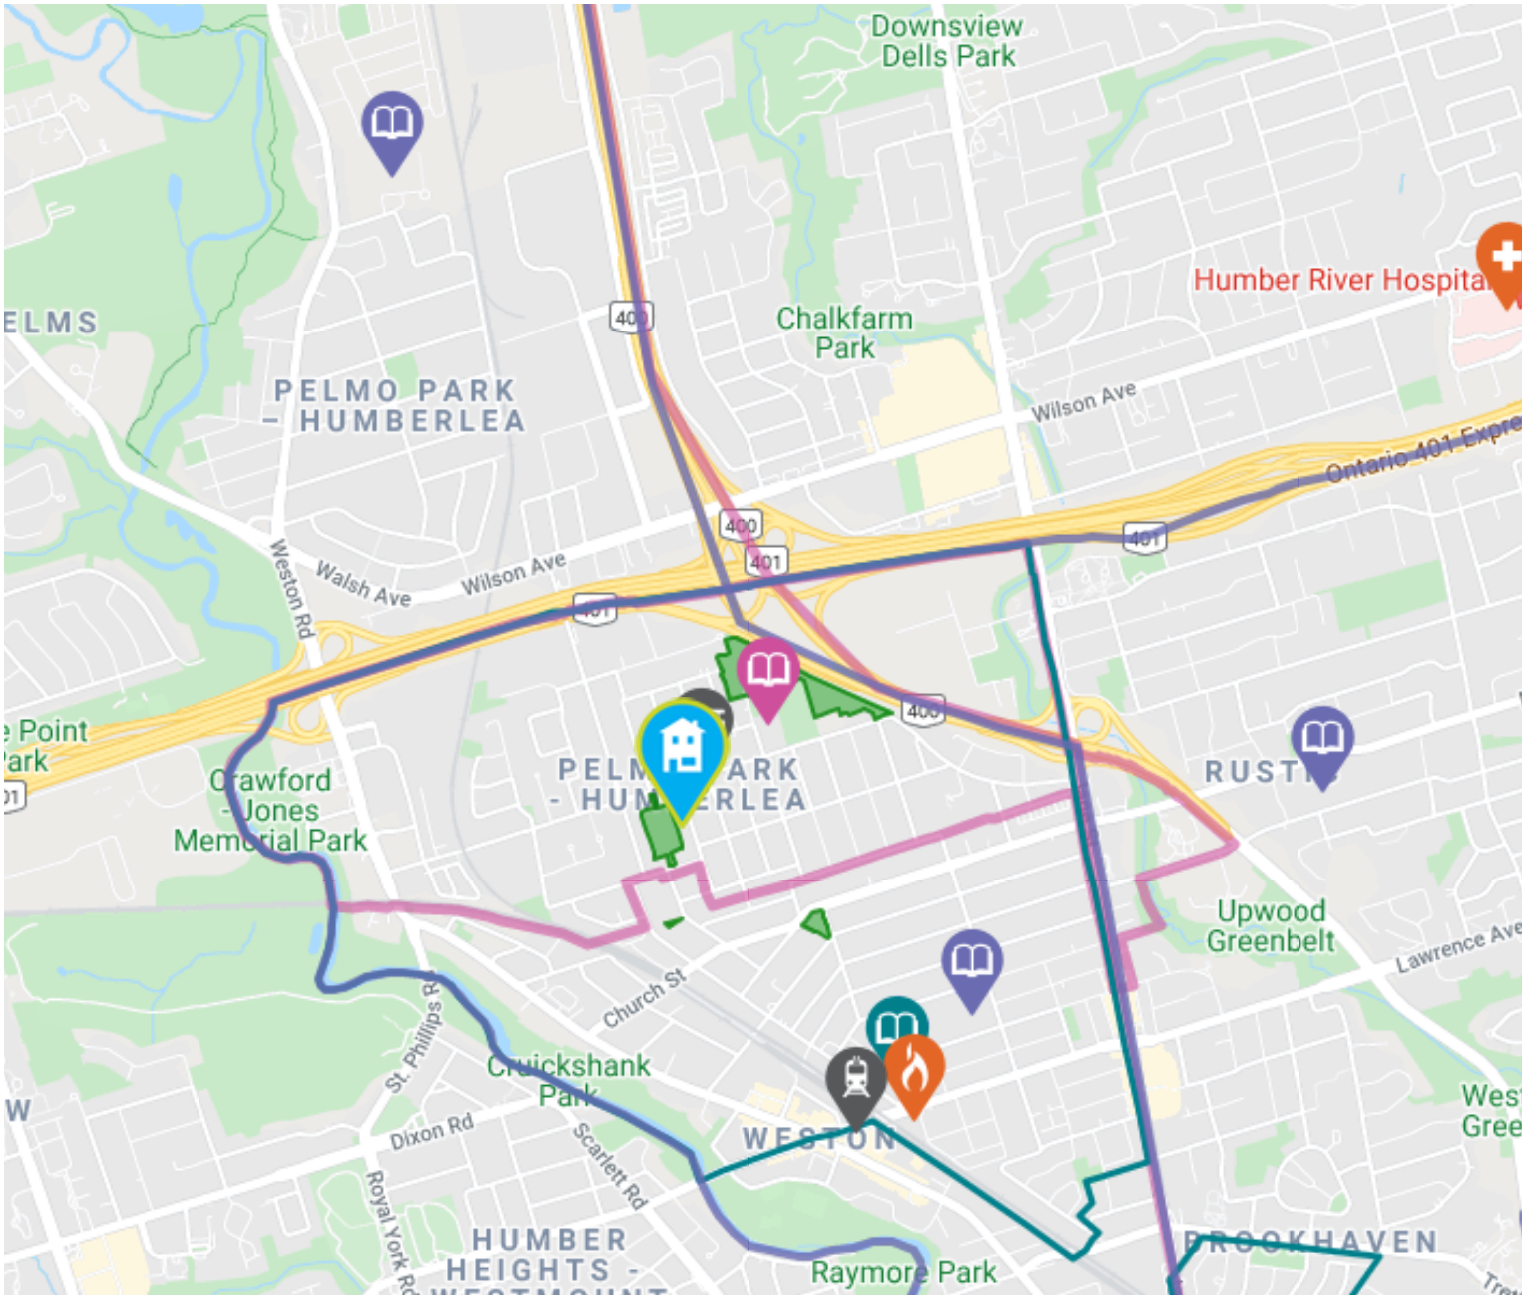

34 Walwyn Ave.

North York

- Elementary Schools
- Middle Schools
- High Schools
- Transit
- Safety
- Elementary Attendance Zone
- Middle Attendance Zone
- High Attendance Zone
- Parks
- Convenience