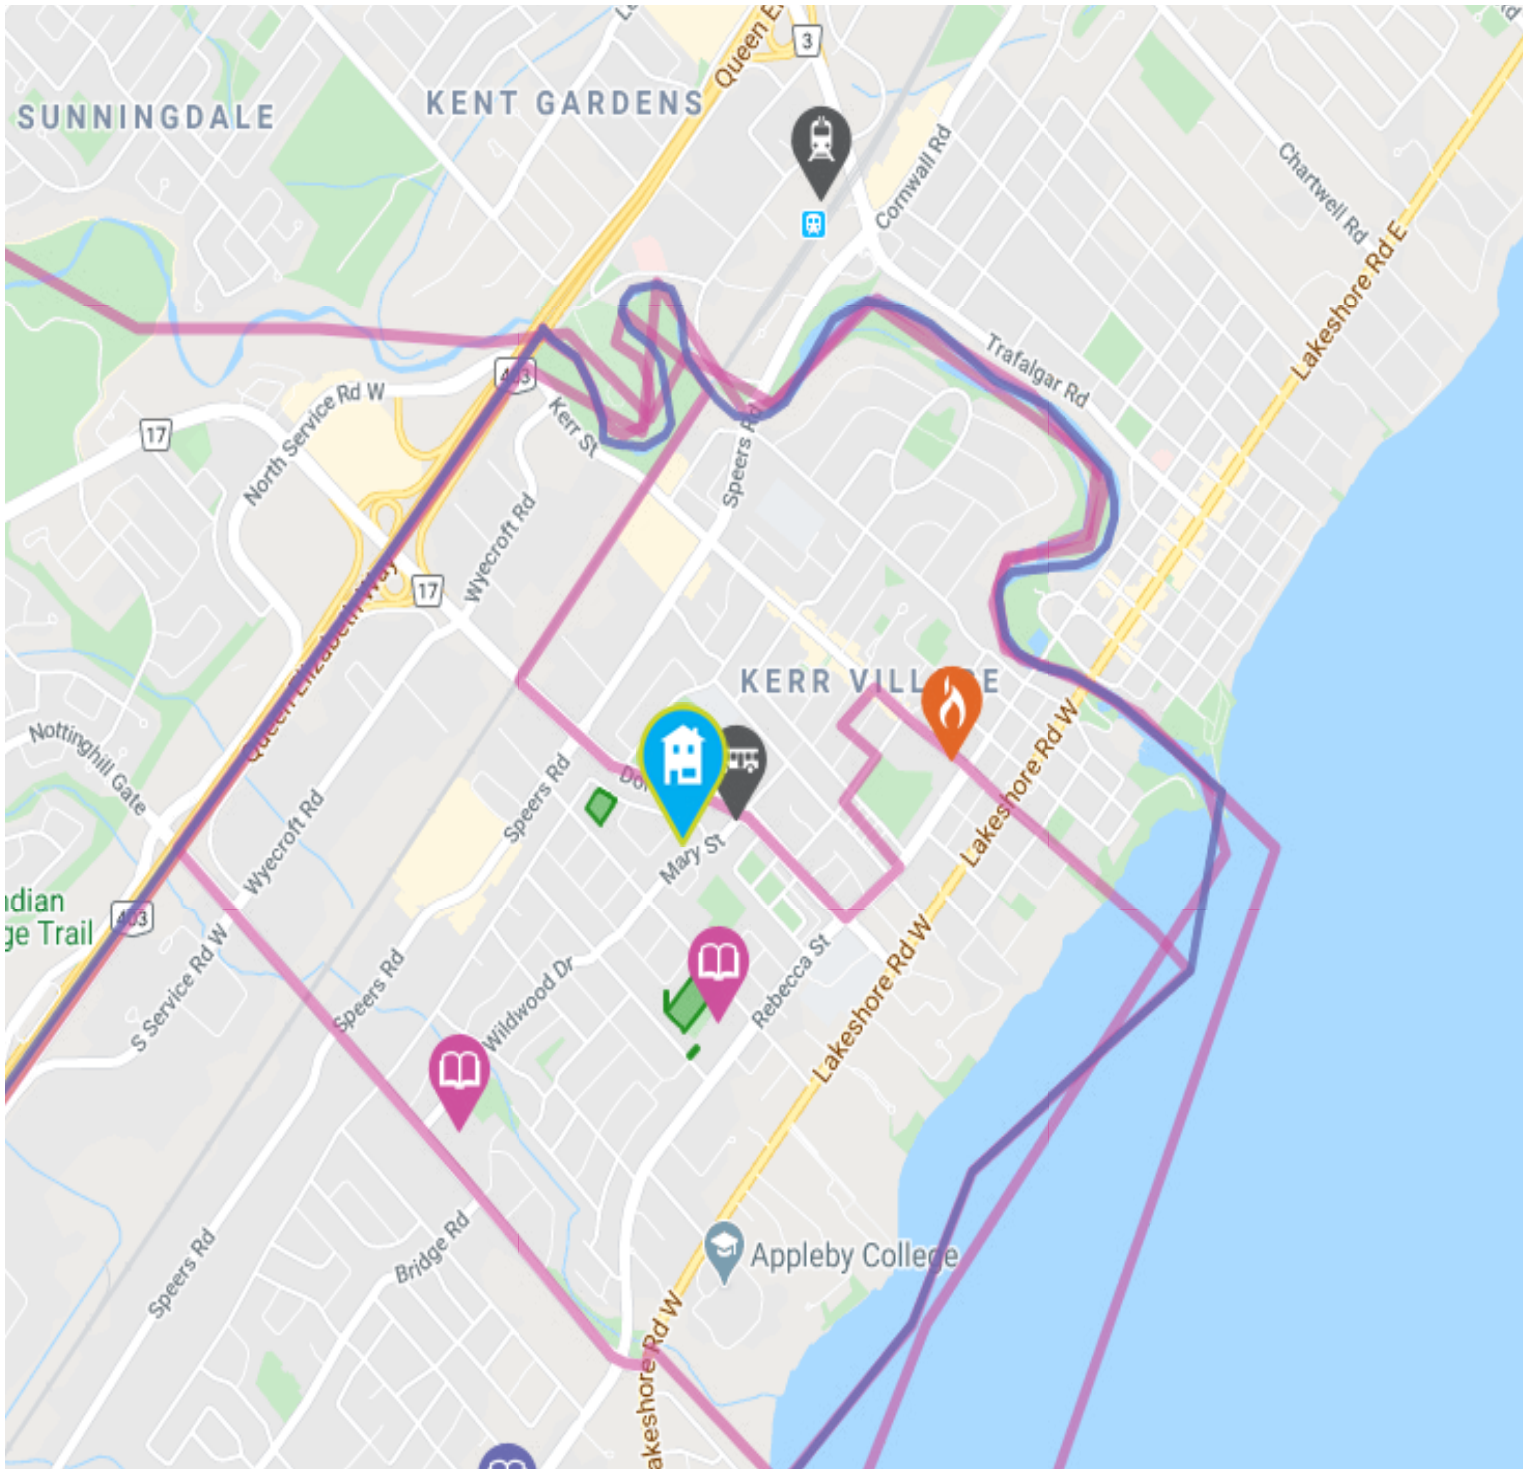

Elementary Schools	Middle Schools	High Schools	Transit	Safety
Elementary Attendance Zone	Middle Attendance Zone	High Attendance Zone	Parks	Convenience

This information may contain errors and omissions. You are not permitted to rely on the contents of this information and must take steps to independently verify its contents with the appropriate authorities (school boards, governments etc.). As a recipient of this information, you agree not to hold us, our licensors or the owners of the information liable for any damages, howsoever caused.