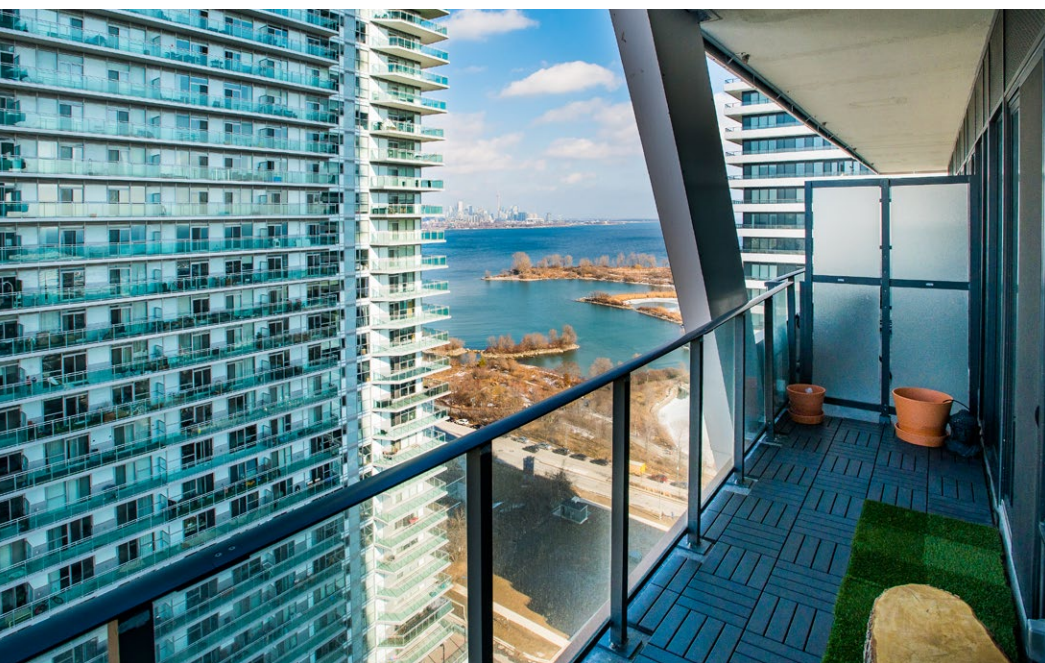

30 Shore Breeze Dr.

Suite 2014, Toronto

All information provided is deemed reliable, but is not guaranteed and should independently verified. we assume no responsibility for the accuracy of any information shown.