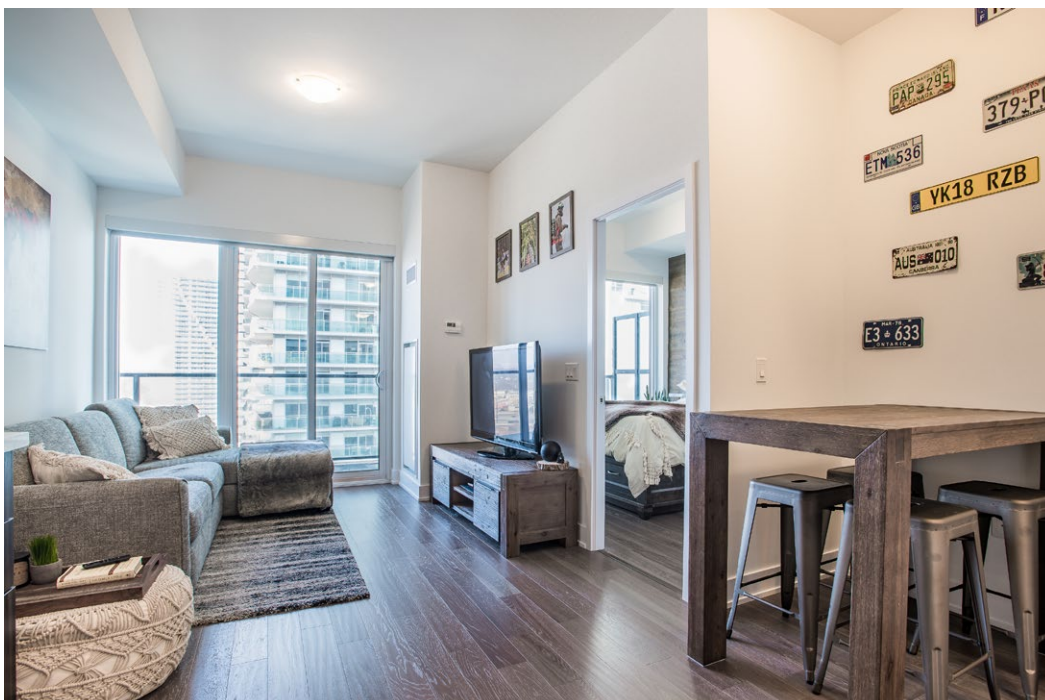

1

Bedroom

1

Bathroom

1

Parking
Space