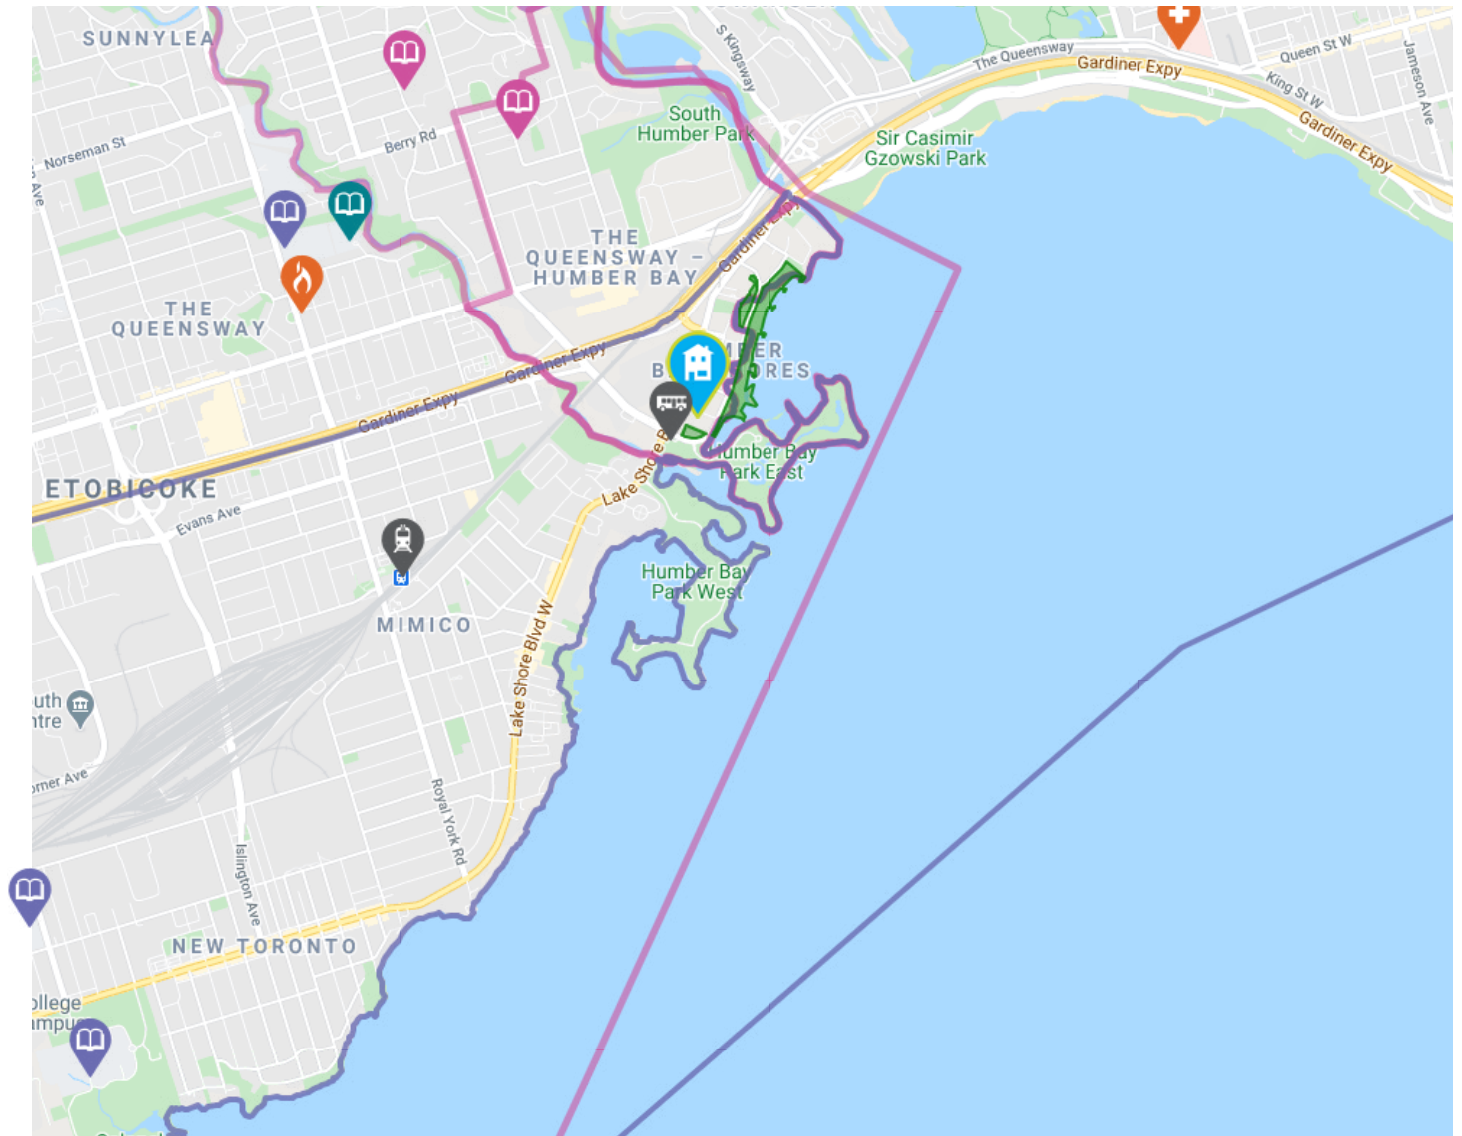

30 Shore Breeze Dr, Toronto, ON M8V 1J0

Elementary Schools	Middle Schools	High Schools	Transit	Safety
Elementary Attendance Zone	Middle Attendance Zone	High Attendance Zone	Parks	Convenience