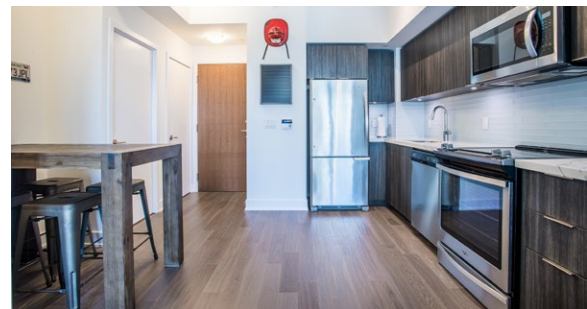

An amazing location for this beautiful 1 Bedroom, 1 Bathroom + Tech Den condo in the Eau Du Soleil Sky Tower. Bright open concept with 10ft ceilings, upgraded bathroom, tech den, stainless steel appliances, ensuite laundry, 1 parking spot and 1 storage locker. The amenities in this building are second to none with a salt water indoor pool, theatre, sky lounge, spin room, gym and more. All of this 10 minutes from downtown, close to the Gardiner and 427. Street cars a few steps away from the front door.