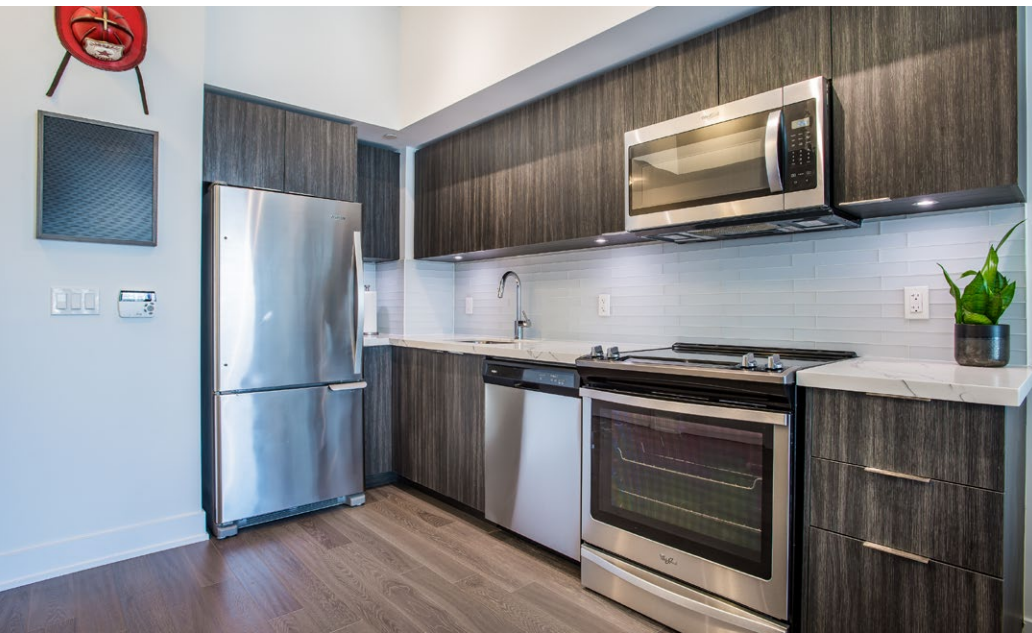

An amazing location for this beautiful 1 Bedroom, 1 Bathroom + Tech Den condo in the Eau Du Soleil Sky Tower. Bright open concept with 10ft ceilings, upgraded bathroom, tech den, stainless steel appliances, ensuite laundry, 1 parking spot and 1 storage locker. The amenities in this building are second to none with a salt water indoor pool, theatre, sky lounge, spin room, gym and more. All of this 10 minutes from downtown, close to the Gardiner and 427. Street cars a few steps away from the front door.