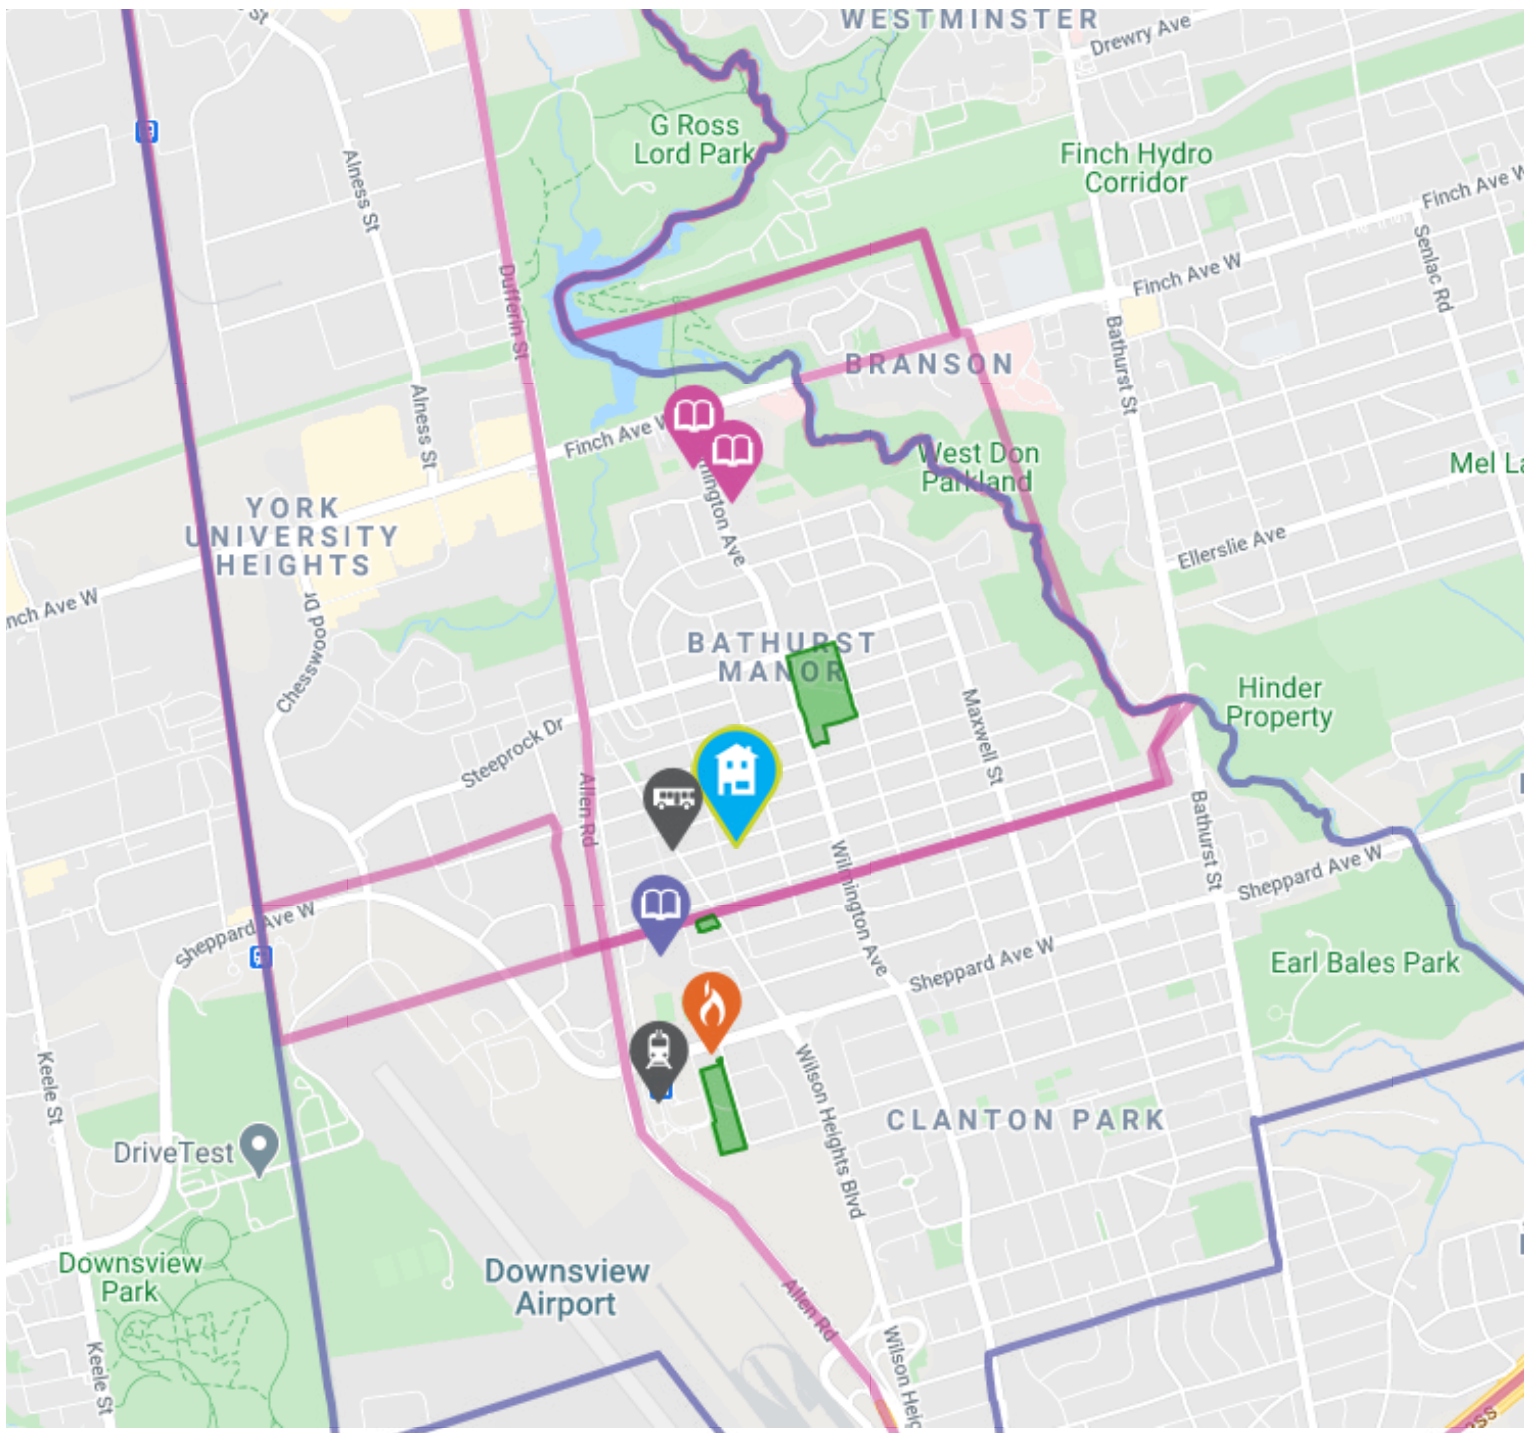

Elementary Schools	Middle Schools	High Schools	Transit	Safety
Elementary Attendance Zone	Middle Attendance Zone	High Attendance Zone	Parks	Convenience

This information may contain errors and omissions. You are not permitted to rely on the contents of this information and must take steps to independently verify its contents with the appropriate authorities (school boards, governments etc.). As a recipient of this information, you agree not to hold us, our licensors or the owners of the information liable for any damages, howsoever caused.