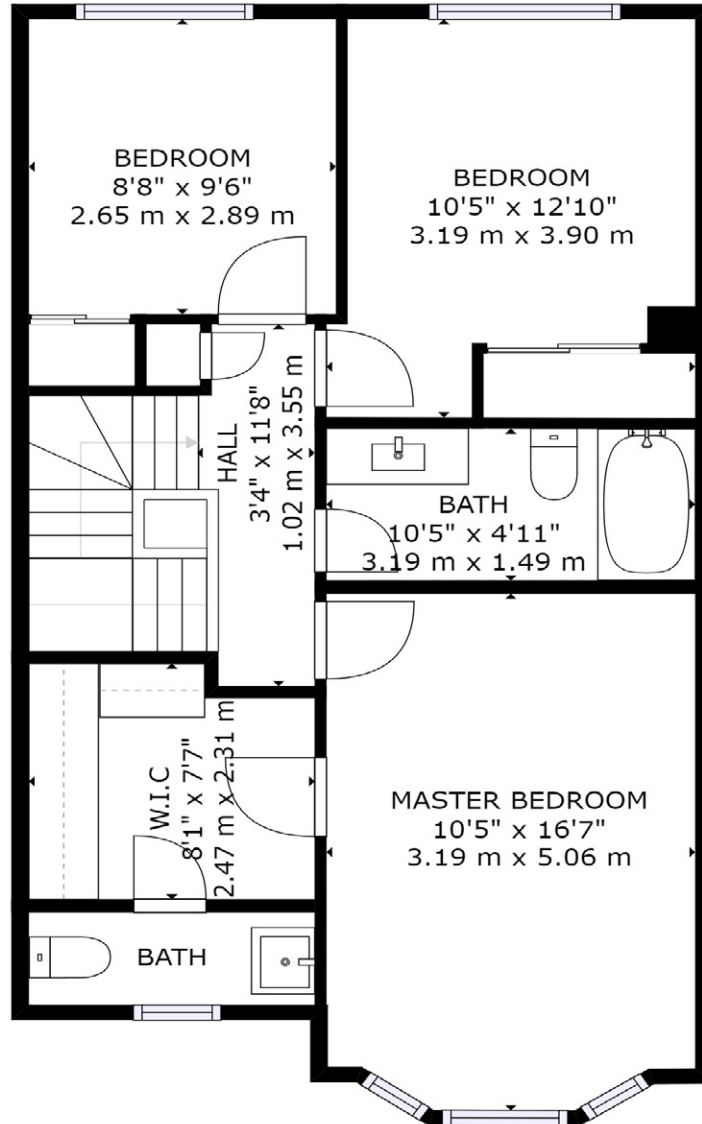

2766 Folkway Dr.

Unit 19, Mississauga

3
Bedrooms

2
Parking
Spaces

3
Bathrooms

Floor 2
Main Floor

SIZES AND DIMENSIONS ARE APPROXIMATE, ACTUAL MAY VARY.

Floor 3
Second Floor

SIZES AND DIMENSIONS ARE APPROXIMATE, ACTUAL MAY VARY.

Floor 1
Basement

SIZES AND DIMENSIONS ARE APPROXIMATE, ACTUAL MAY VARY.