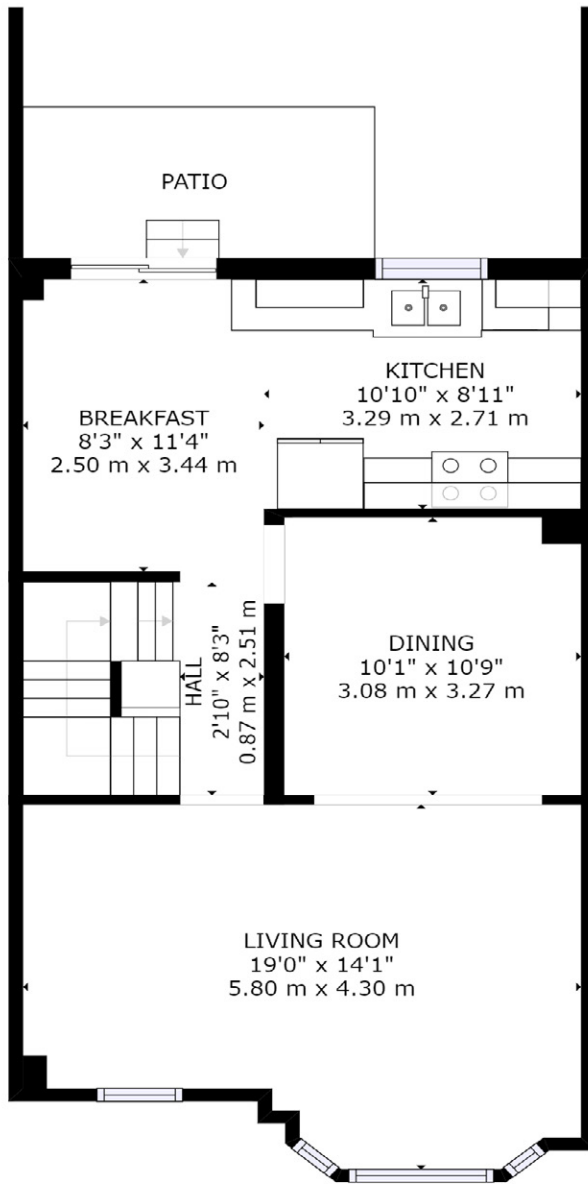

2766 Folkway Dr.

Unit 19, Mississauga

3
Bedrooms

2
Parking
Spaces

3
Bathrooms

Floor 2
Main Floor

SIZES AND DIMENSIONS ARE APPROXIMATE, ACTUAL MAY VARY.

Floor 3
Second Floor

SIZES AND DIMENSIONS ARE APPROXIMATE, ACTUAL MAY VARY.

Floor 1
Basement

SIZES AND DIMENSIONS ARE APPROXIMATE, ACTUAL MAY VARY.