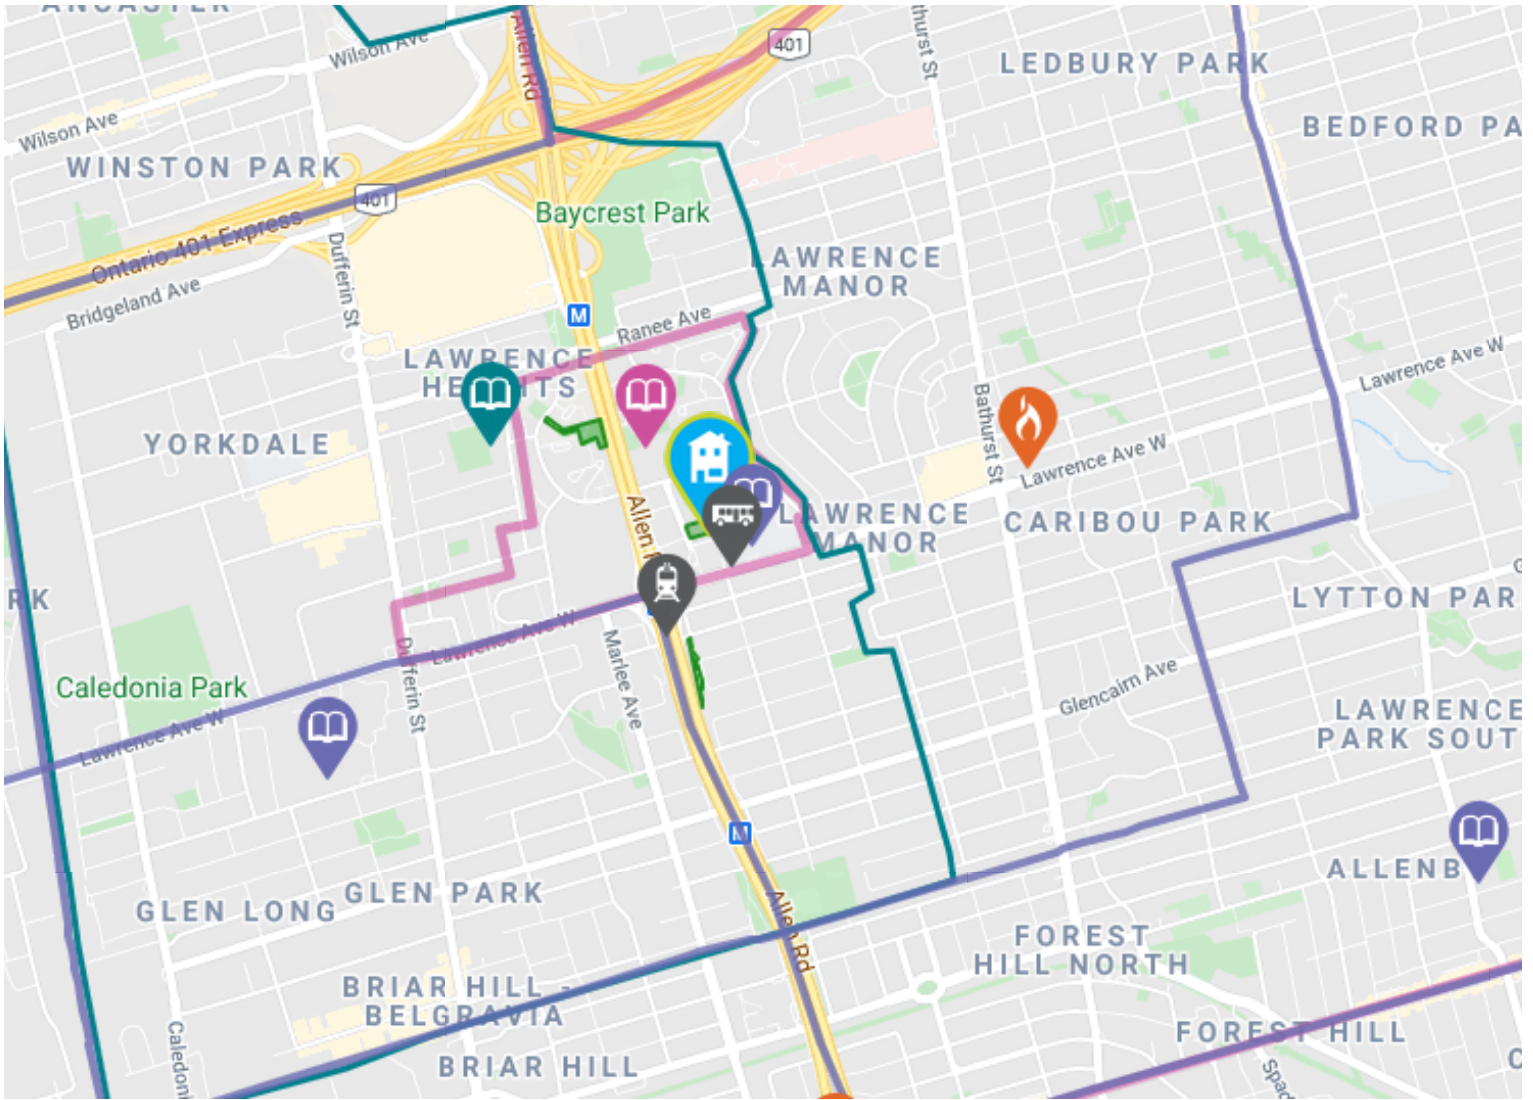

2550 Pharmacy Ave, Scarborough, ON M1W 1H9

- Elementary Schools
- Middle Schools
- High Schools
- Transit
- Safety
- Elementary Attendance Zone
- Middle Attendance Zone
- High Attendance Zone
- Parks
- Convenience