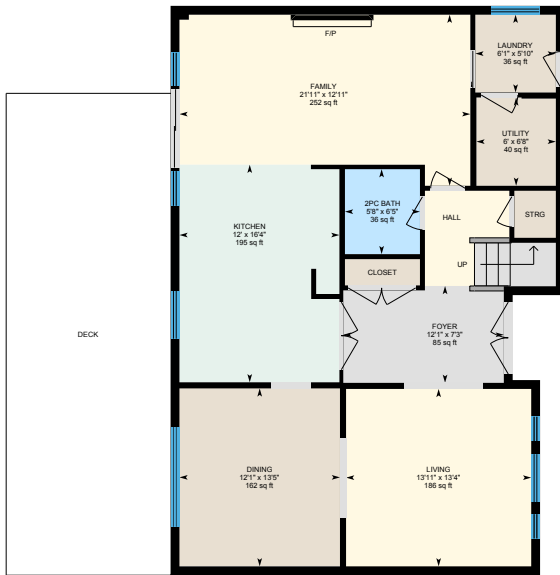

25 MANOR PARK CT.

UNIT 8, GUELPH

FLOOR PLAN

Main Floor

2nd Floor