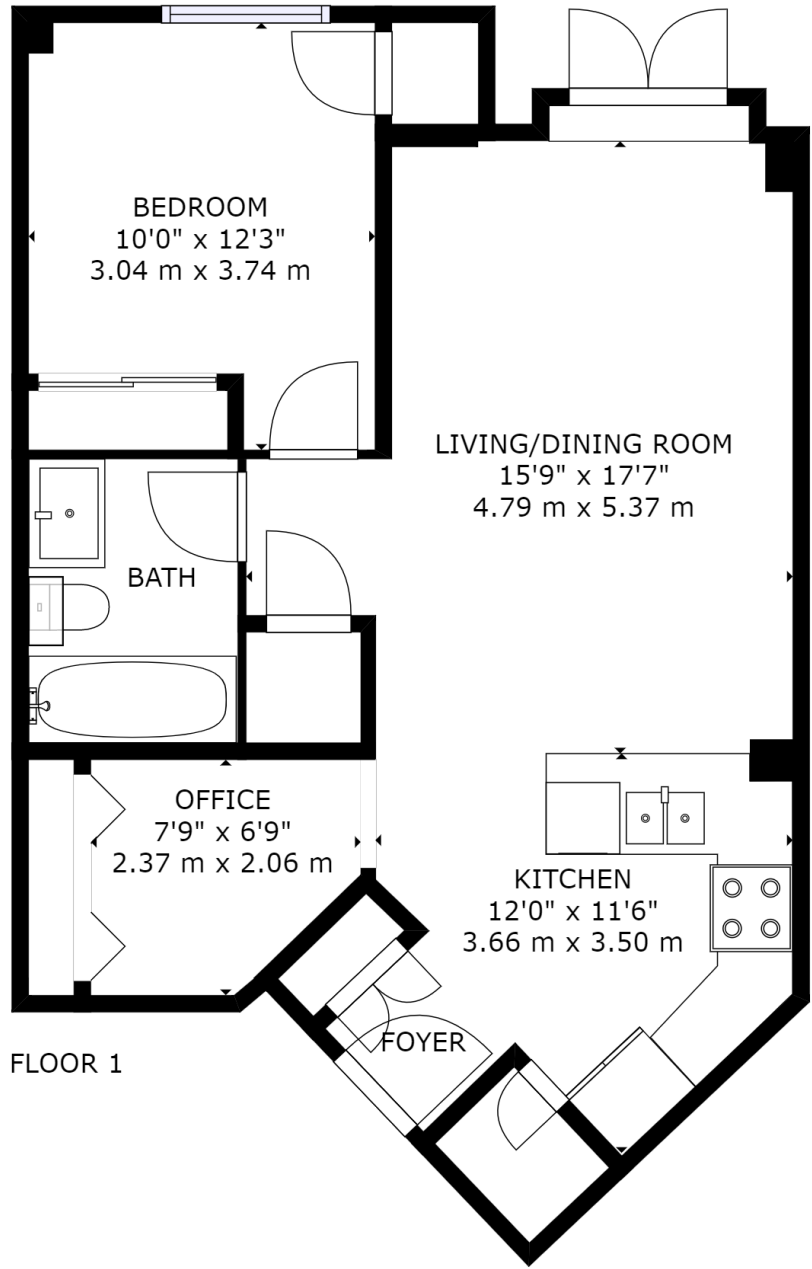

*245 Dalesford Rd*  
Suite B15, Etobicoke

1+1 Bedroom (s)

1 Bathroom (s)

1 Parking

SIZES AND DIMENSIONS ARE APPROXIMATE, ACTUAL MAY VARY.