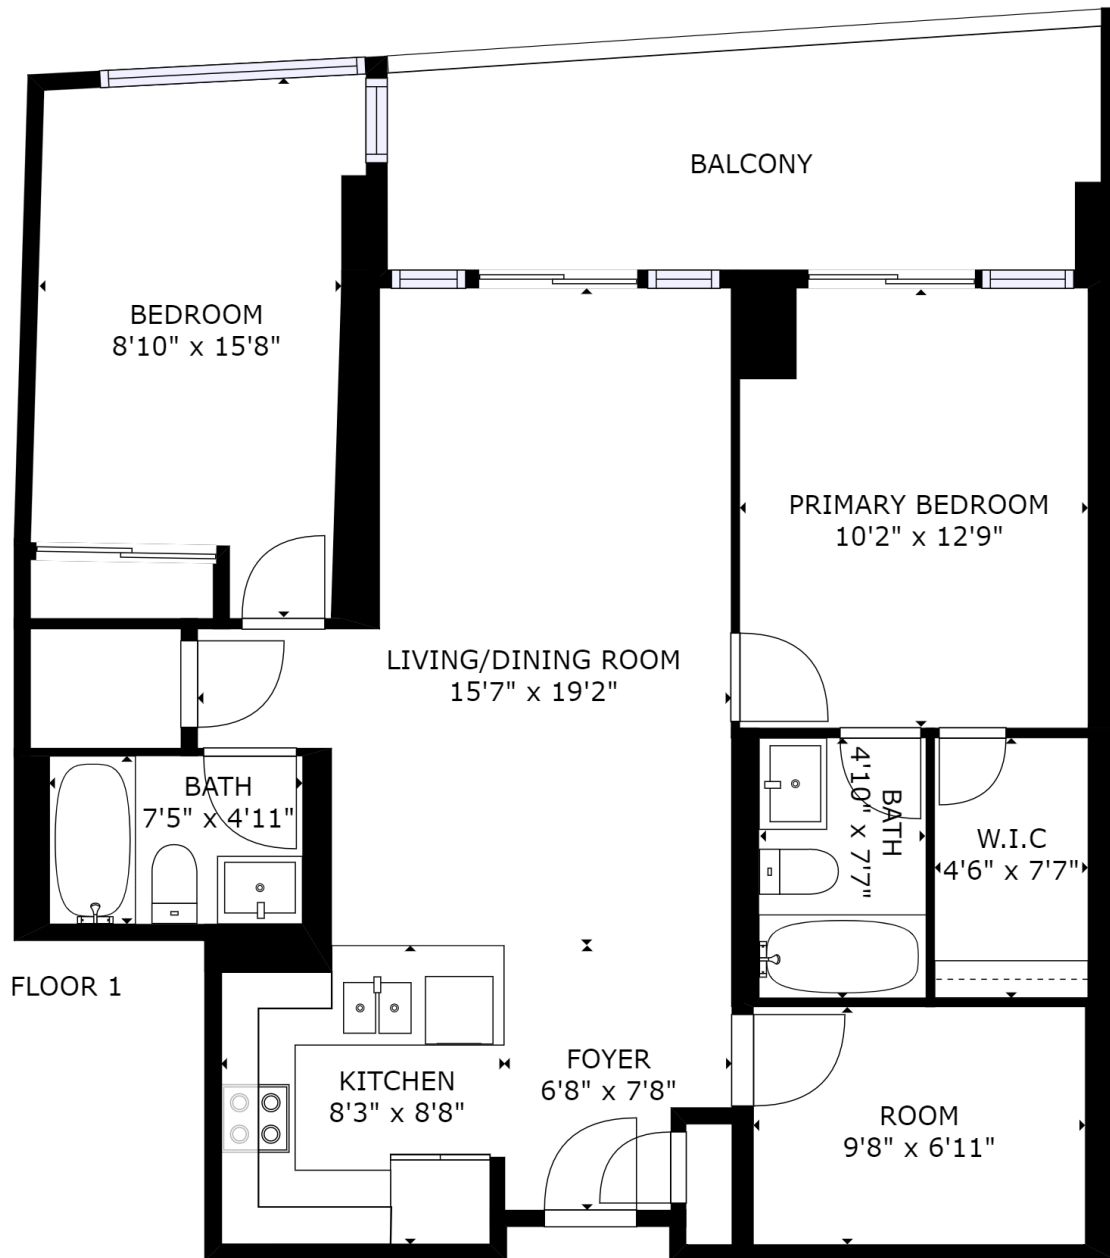

23 Hollywood Ave.

Suite 2306, North York

2+1
Bedrooms

2
Bathrooms

1
Locker

1
Parking

23 Hollywood Ave.
Suite 2306, North York

All information provided is deemed reliable, but is not guaranteed and should be independently verified. We assume no responsibility for the accuracy of any information shown.

VIRTUALLY STAGED

23 Hollywood Ave.
Suite 2306, North York

GROSS INTERNAL AREA
FLOOR 1: 854 sq. ft, EXCLUDED AREAS:
BALCONY: 134 sq. ft
TOTAL: 854 sq. ft

SIZES AND DIMENSIONS ARE APPROXIMATE, ACTUAL MAY VARY.