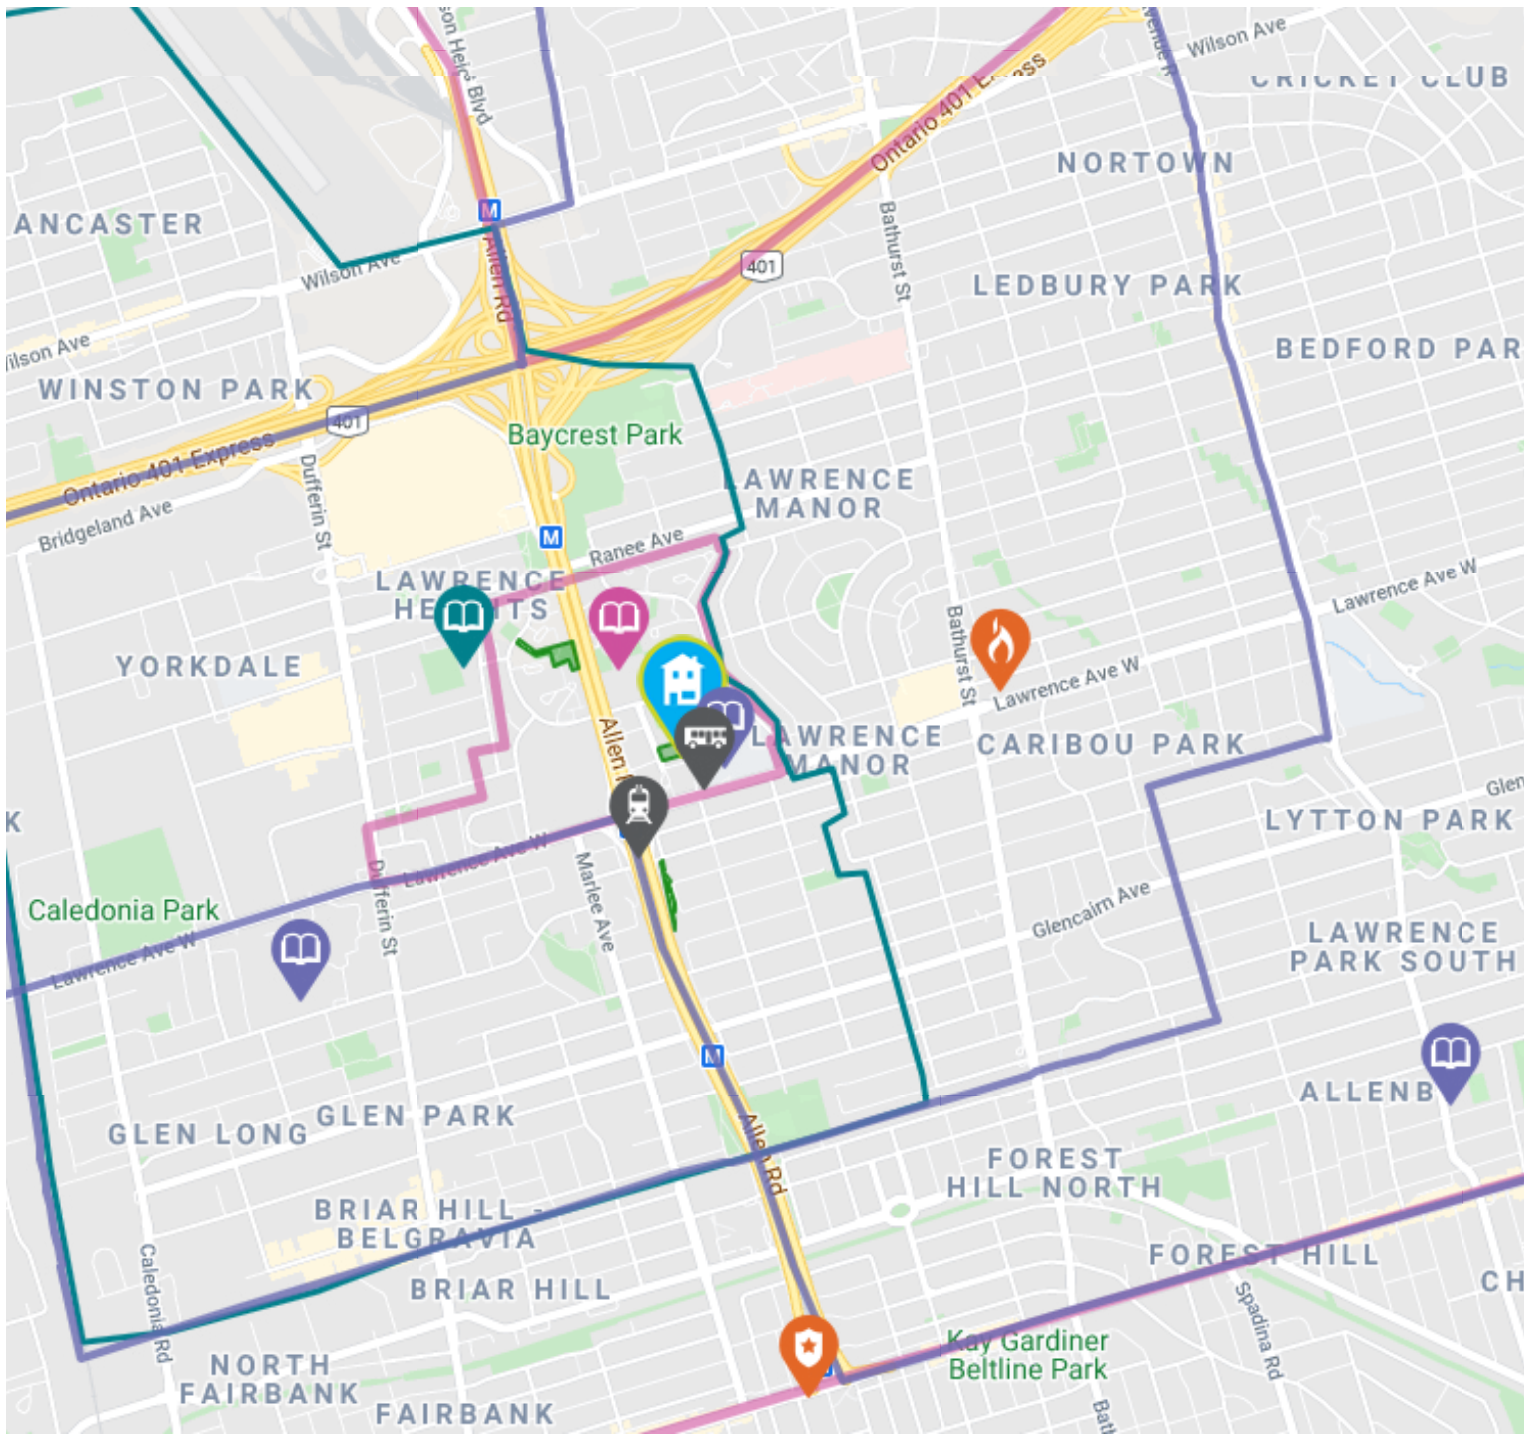

Elementary Schools	Middle Schools	High Schools	Transit	Safety
Elementary Attendance Zone	Middle Attendance Zone	High Attendance Zone	Parks	Convenience

This information may contain errors and omissions. You are not permitted to rely on the contents of this information and must take steps to independently verify its contents with the appropriate authorities (school boards, governments etc.). As a recipient of this information, you agree not to hold us, our licensors or the owners of the information liable for any damages, howsoever caused.