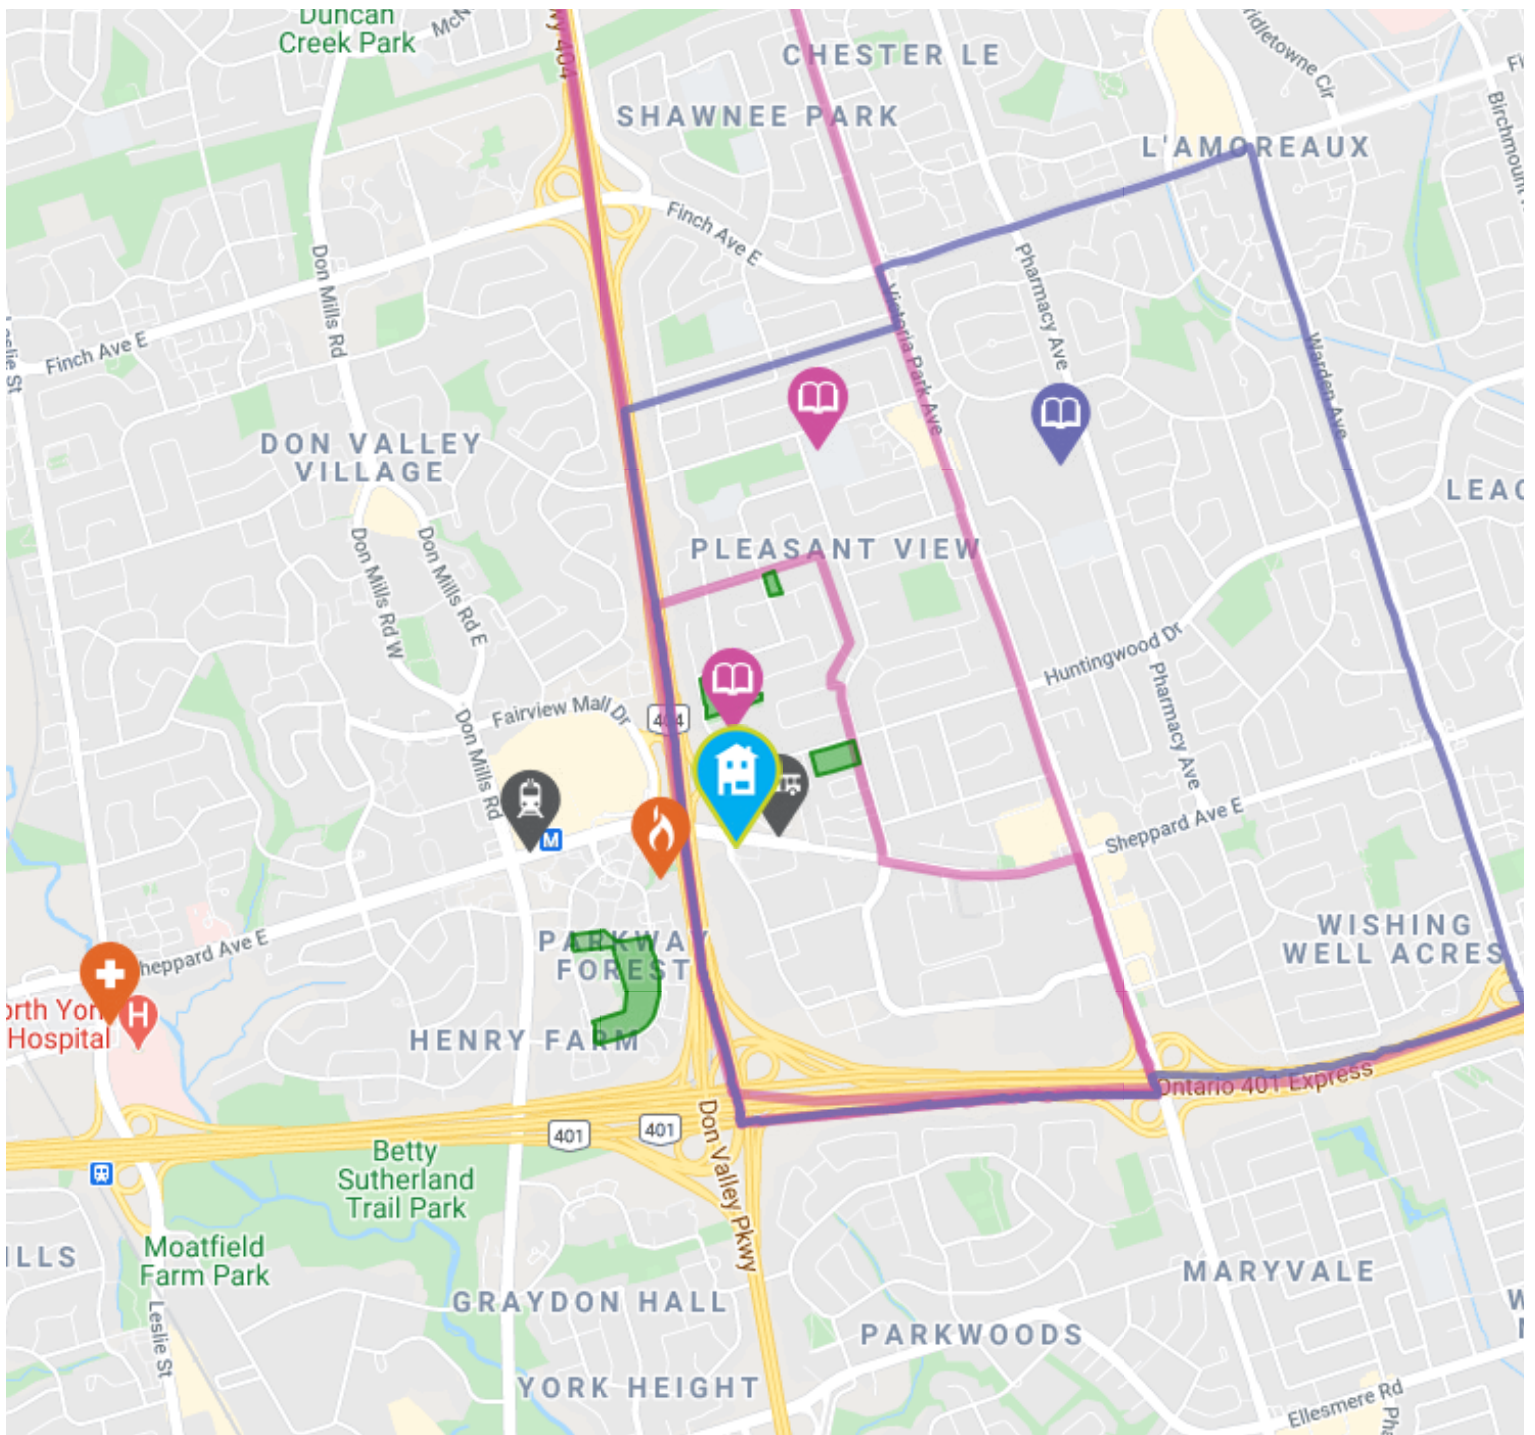

Elementary Schools	Middle Schools	High Schools	Transit	Safety
Elementary Attendance Zone	Middle Attendance Zone	High Attendance Zone	Parks	Convenience

This information may contain errors and omissions. You are not permitted to rely on the contents of this information and must take steps to independently verify its contents with the appropriate authorities (school boards, governments etc.). As a recipient of this information, you agree not to hold us, our licensors or the owners of the information liable for any damages, howsoever caused.