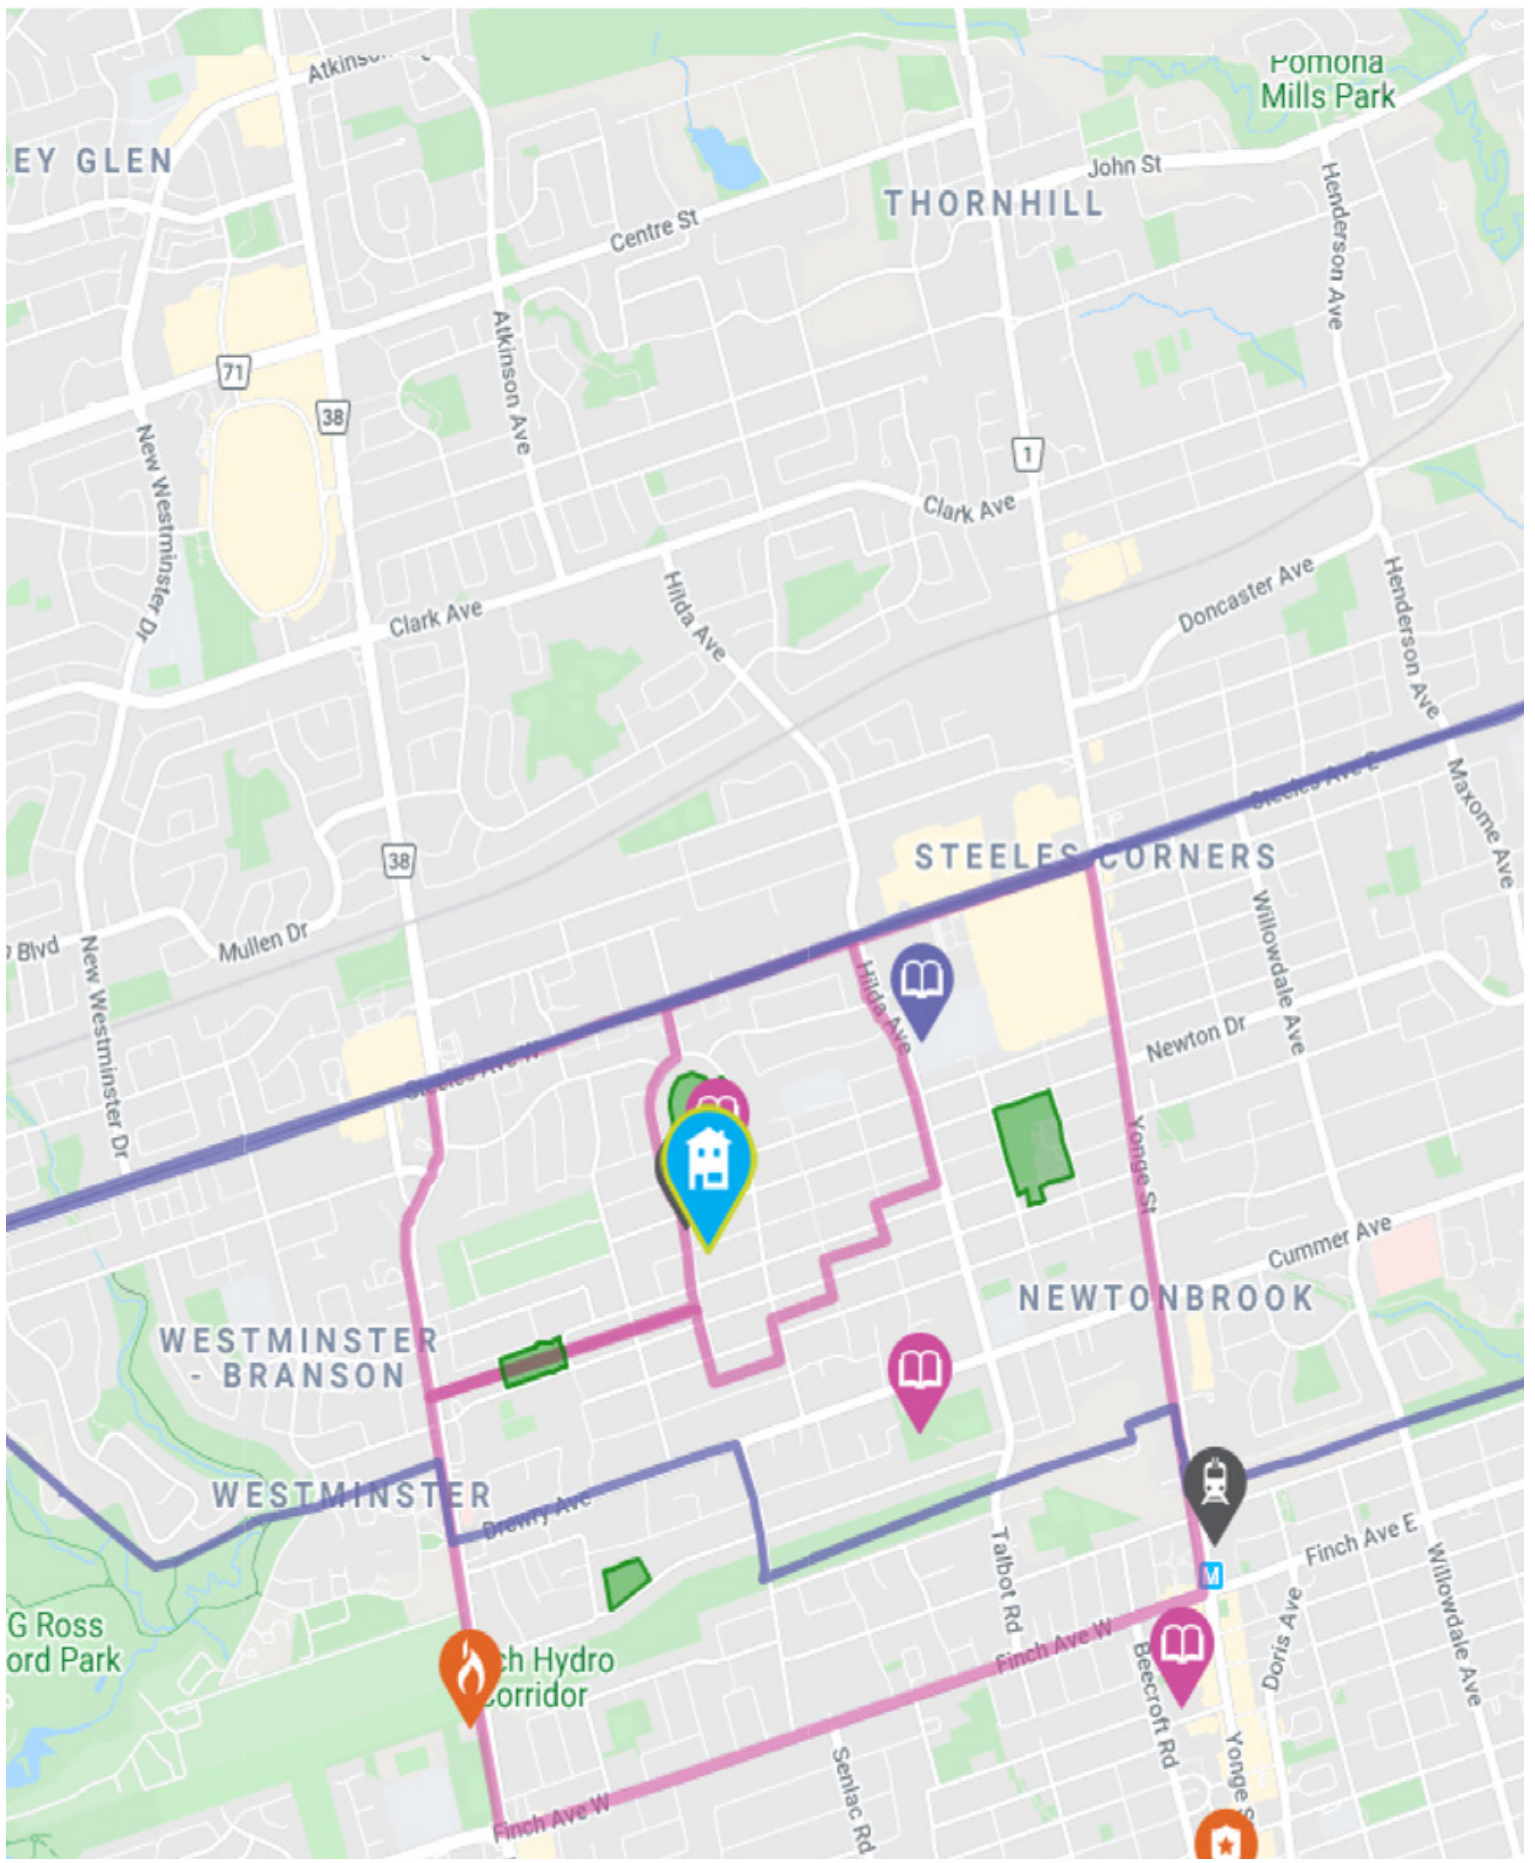

This information may contain errors and omissions. You are not permitted to rely on the contents of this information and must take steps to independently verify its contents with the appropriate authorities (school boards, governments etc.). As a recipient of this information, you agree not to hold us, our licensors or the owners of the information liable for any damages, howsoever caused.