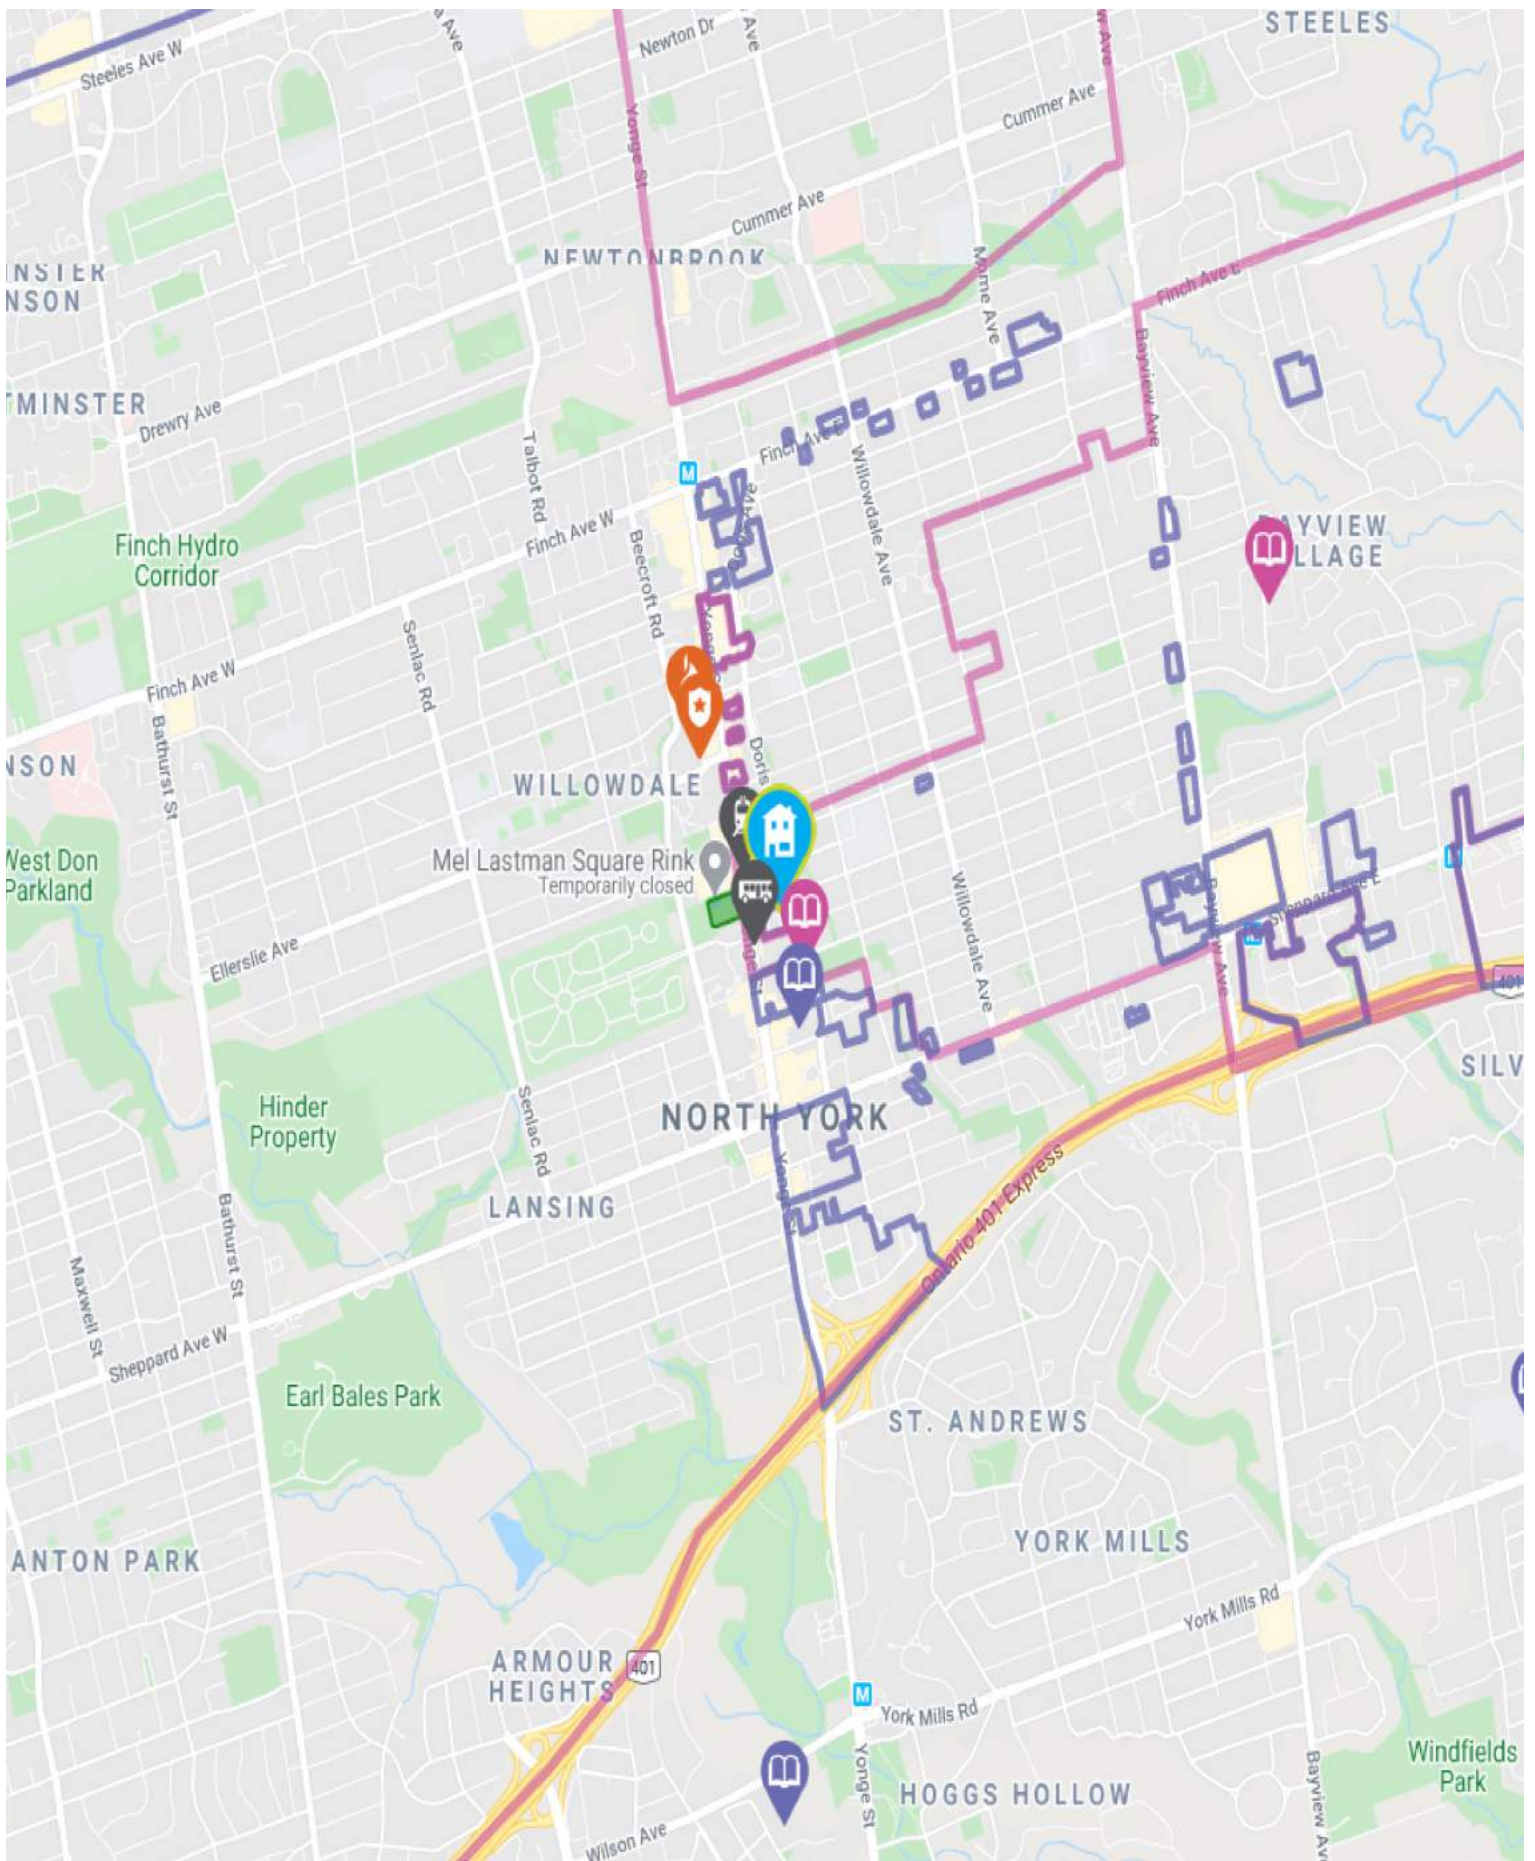

This information may contain errors and omissions. You are not permitted to rely on the contents of this information and must take steps to independently verify its contents with the appropriate authorities (school boards, governments etc.). As a recipient of this information, you agree not to hold us, our licensors or the owners of the information liable for any damages, howsoever caused.