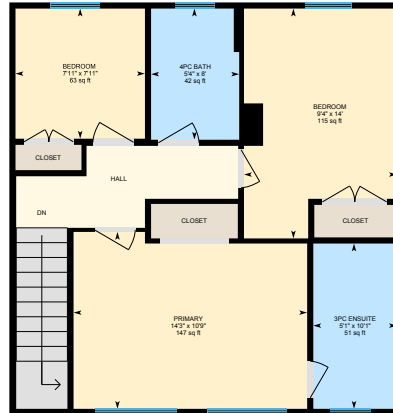

Welcome to
1326 Meredith Ave.
Mississauga

FLOOR PLAN

MAIN FLOOR

2ND FLOOR

BASEMENT

- High Demand Community of Lakeview
- 50 ft x 104 ft lot
- Newly Renovated Inside and Outside
- Finished Basement with Bedroom, Bathroom and Kitchen

- Bright Sun filled Rooms
- Minutes to Marina, Highways, Public Transport, Shopping Malls, Golf Course and More
- Open Concept On the Entire Main Floor
- New Lakeview Village Development Coming Soon