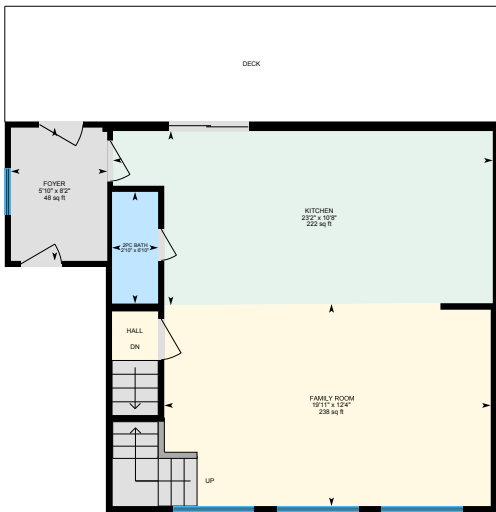

Welcome to
1326 Meredith Ave.
Mississauga

FLOOR PLAN

MAIN FLOOR

2ND FLOOR

BASEMENT

- High Demand Community of Lakeview
- 50 ft x 104 ft lot
- Newly Renovated Inside and Outside
- Finished Basement with Bedroom, Bathroom and Kitchen

- Bright Sun filled Rooms
- Minutes to Marina, Highways, Public Transport, Shopping Malls, Golf Course and More
- Open Concept On the Entire Main Floor
- New Lakeview Village Development Coming Soon