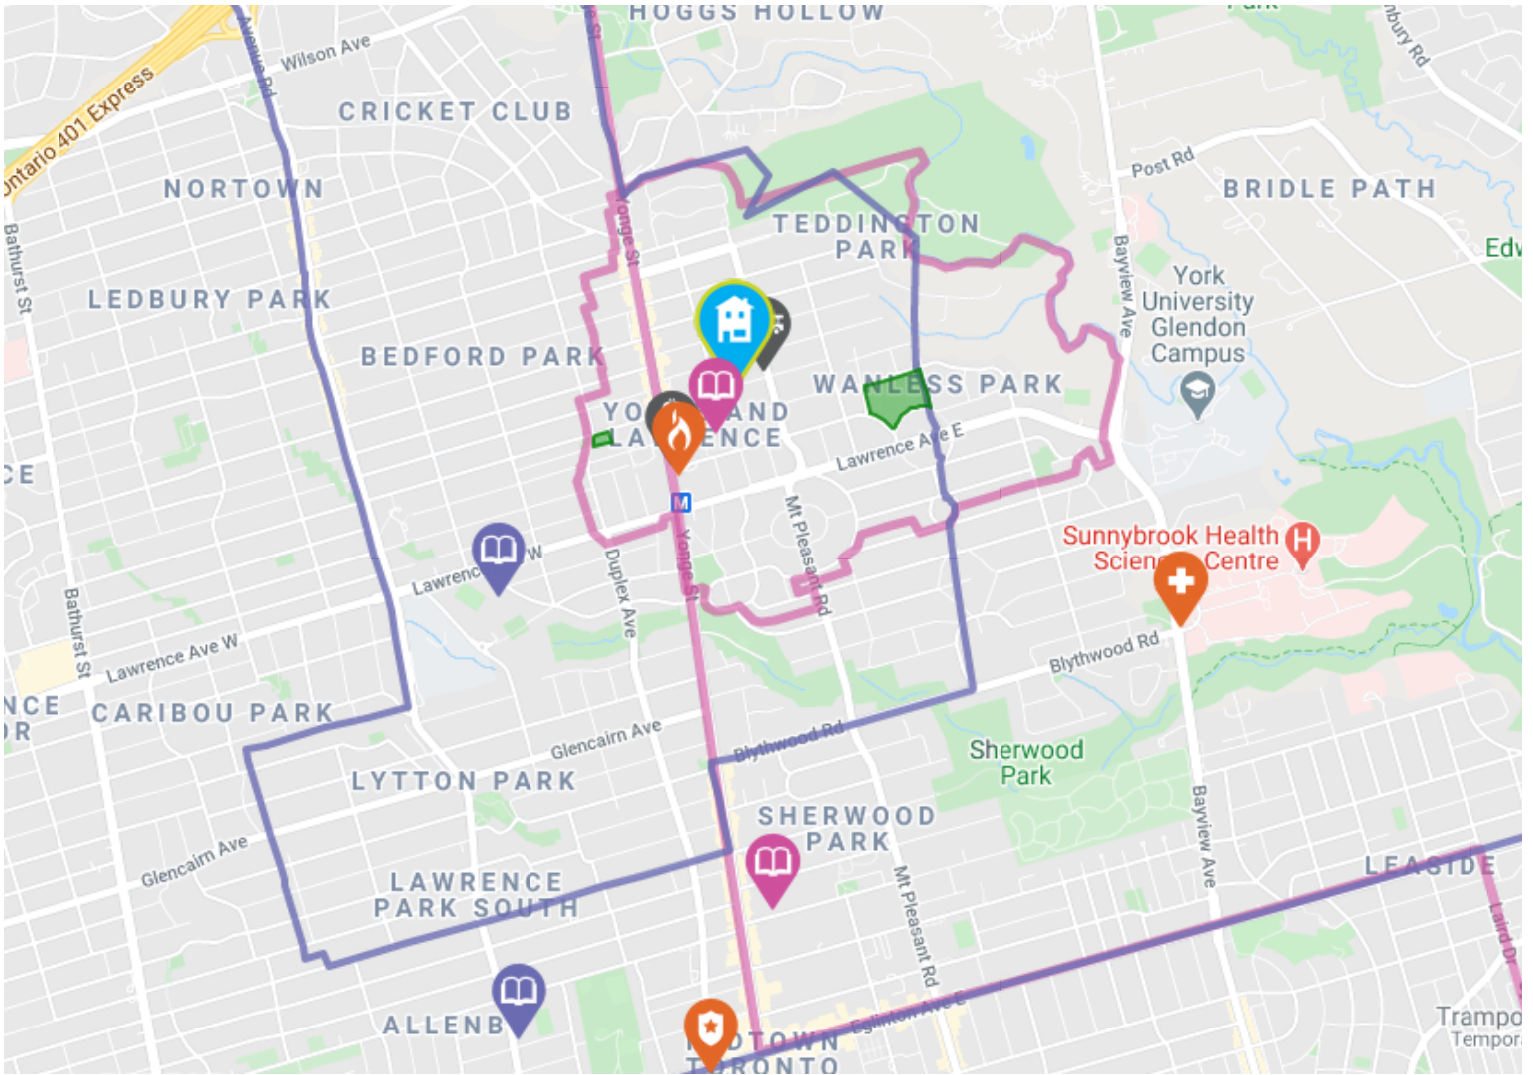

115 Bowood Ave, Toronto, ON M4N 1Y3

Elementary Schools	Middle Schools	High Schools	Transit	Safety
Elementary Attendance Zone	Middle Attendance Zone	High Attendance Zone	Parks	Convenience