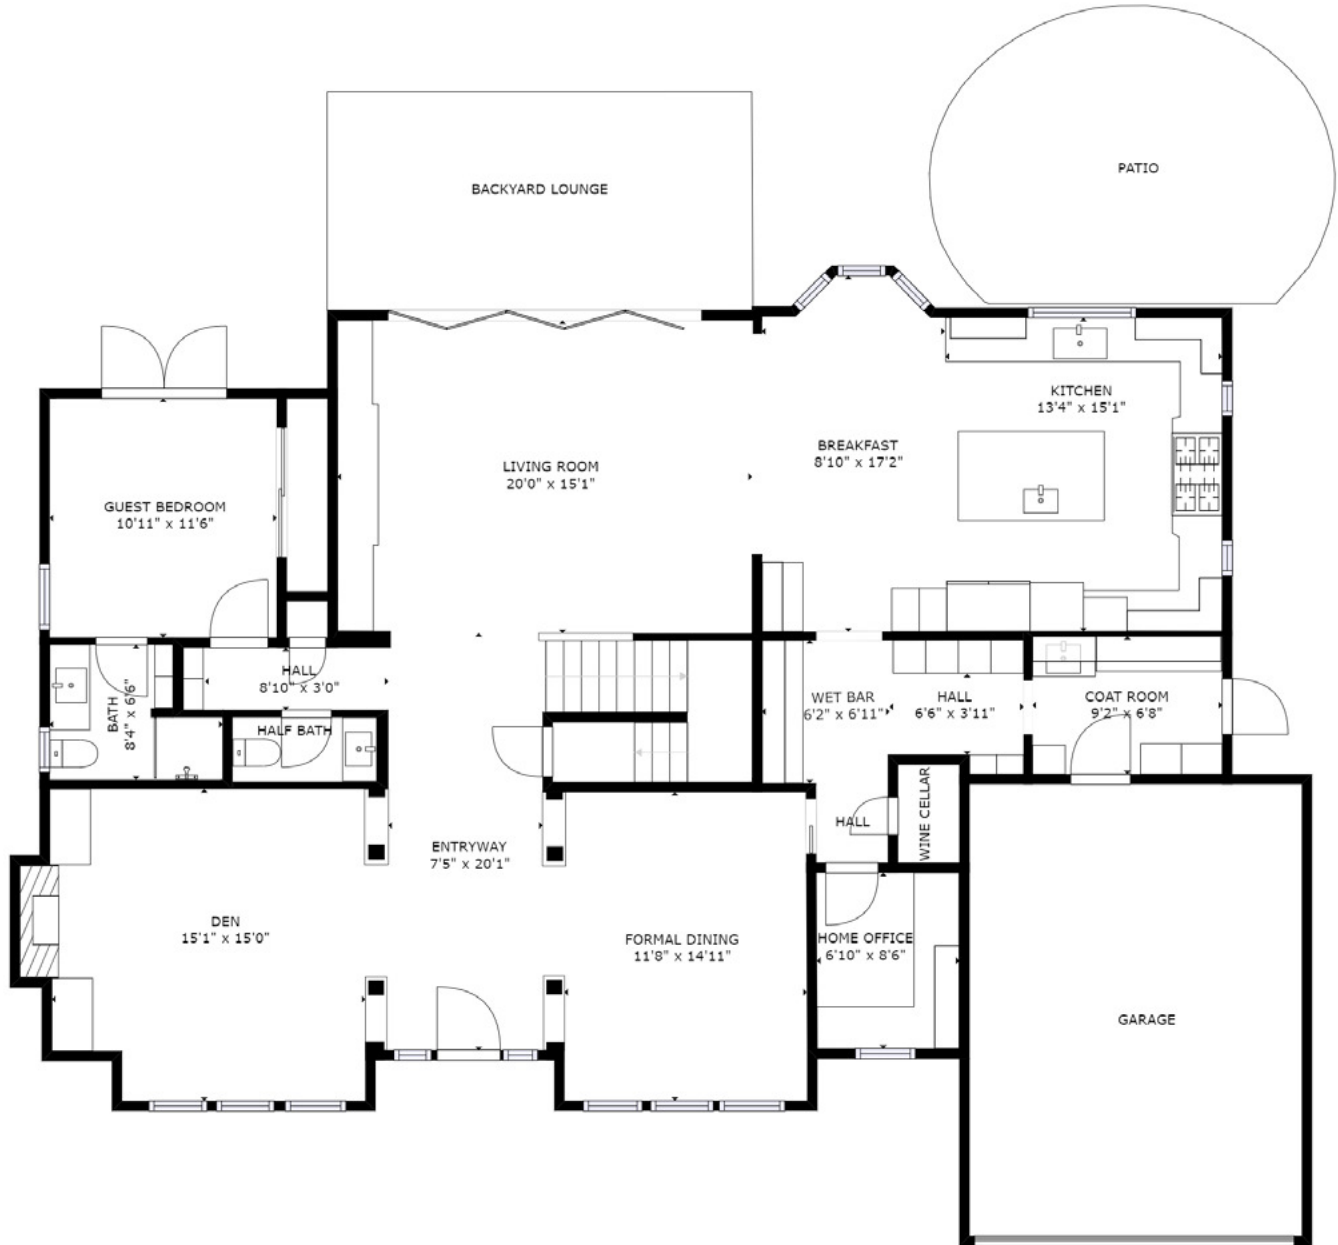

Welcome to
101 Sample St.
 Toronto

1
Locker

2
Bedroom

2
Bathroom

1
Parking

Presented by
JOHN DOE
 Sales Representative

JOHN DOE
Sales Representative

101 Sample St.
Toronto

101 Sample St.
Toronto

Mian Floor

SIZES AND DIMENSIONS ARE APPROXIMATE, ACTUAL MAY VARY.

JOHN DOE
Sales Representative

101 Sample St.
Toronto

2nd Floor

SIZES AND DIMENSIONS ARE APPROXIMATE, ACTUAL MAY VARY.