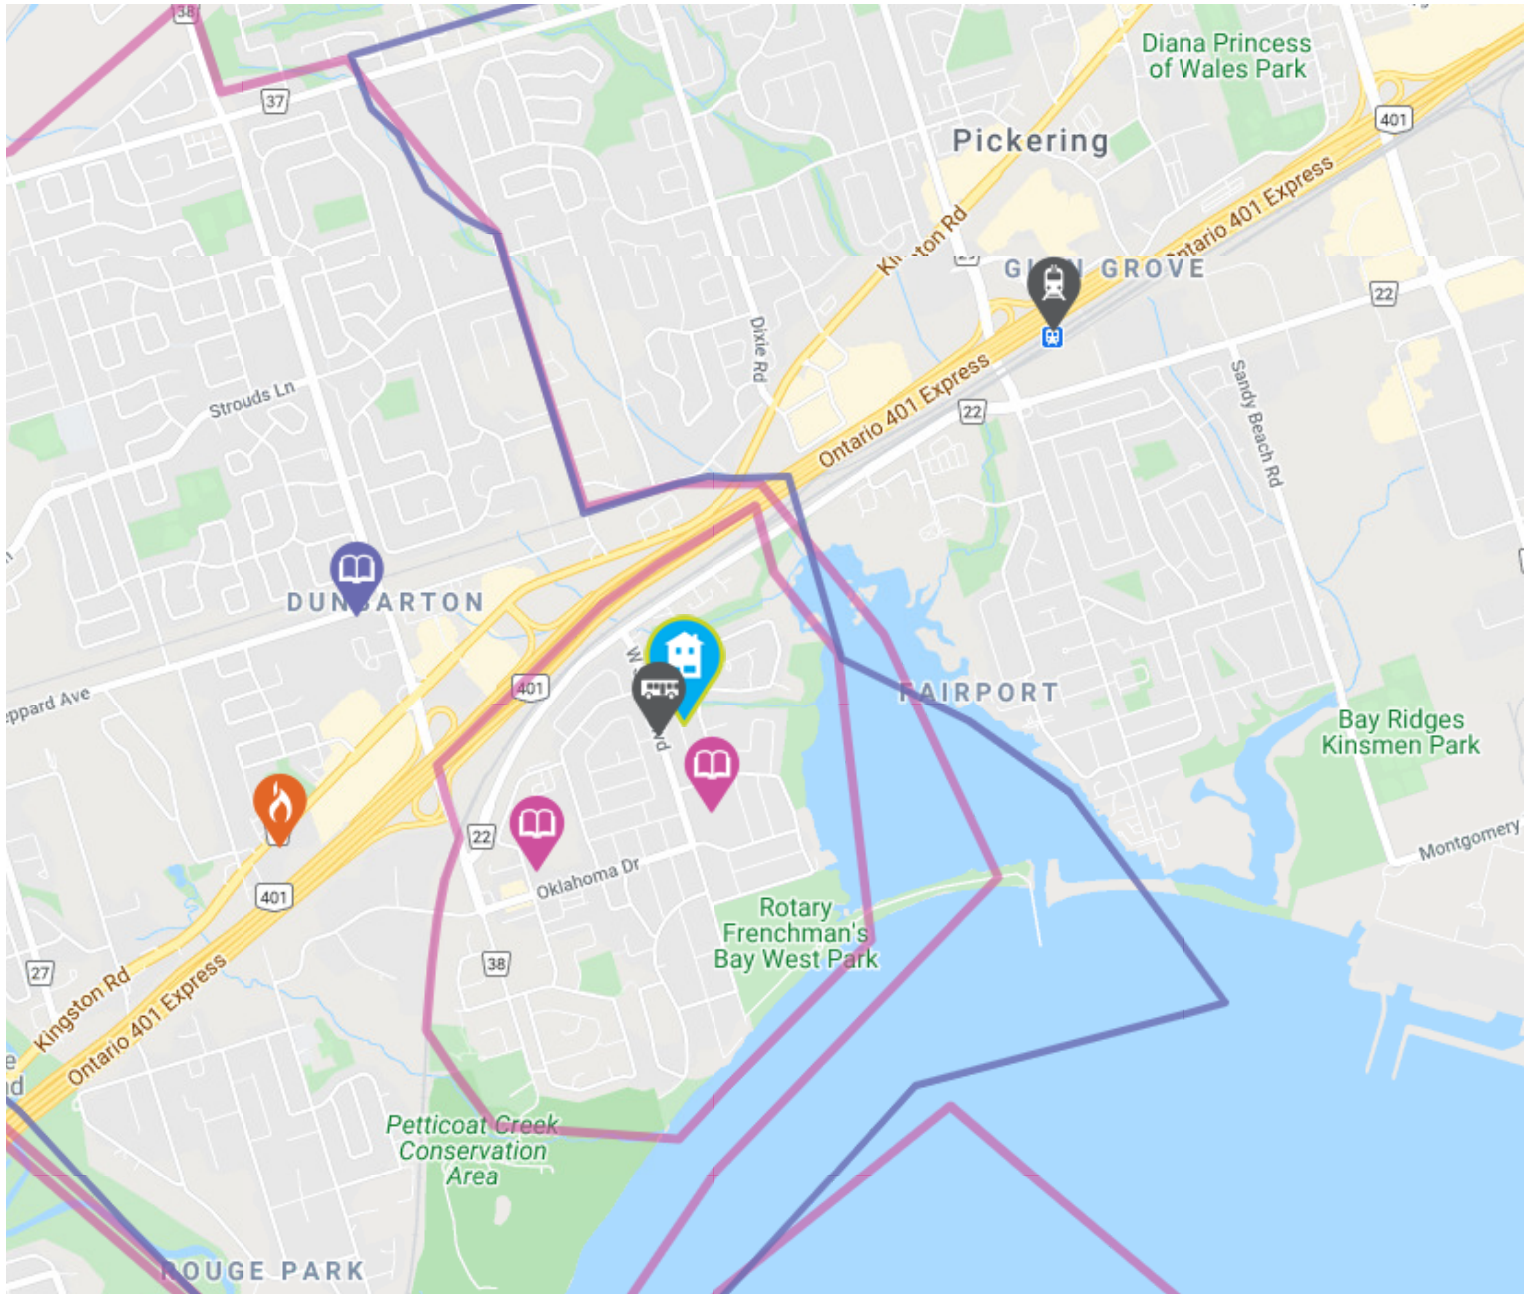

JOHN DOE

Sales Representative

101 Sample St.

Toronto

- Elementary Schools
- Middle Schools
- High Schools
- Transit
- Safety
- Elementary Attendance Zone
- Middle Attendance Zone
- High Attendance Zone
- Parks
- Convenience