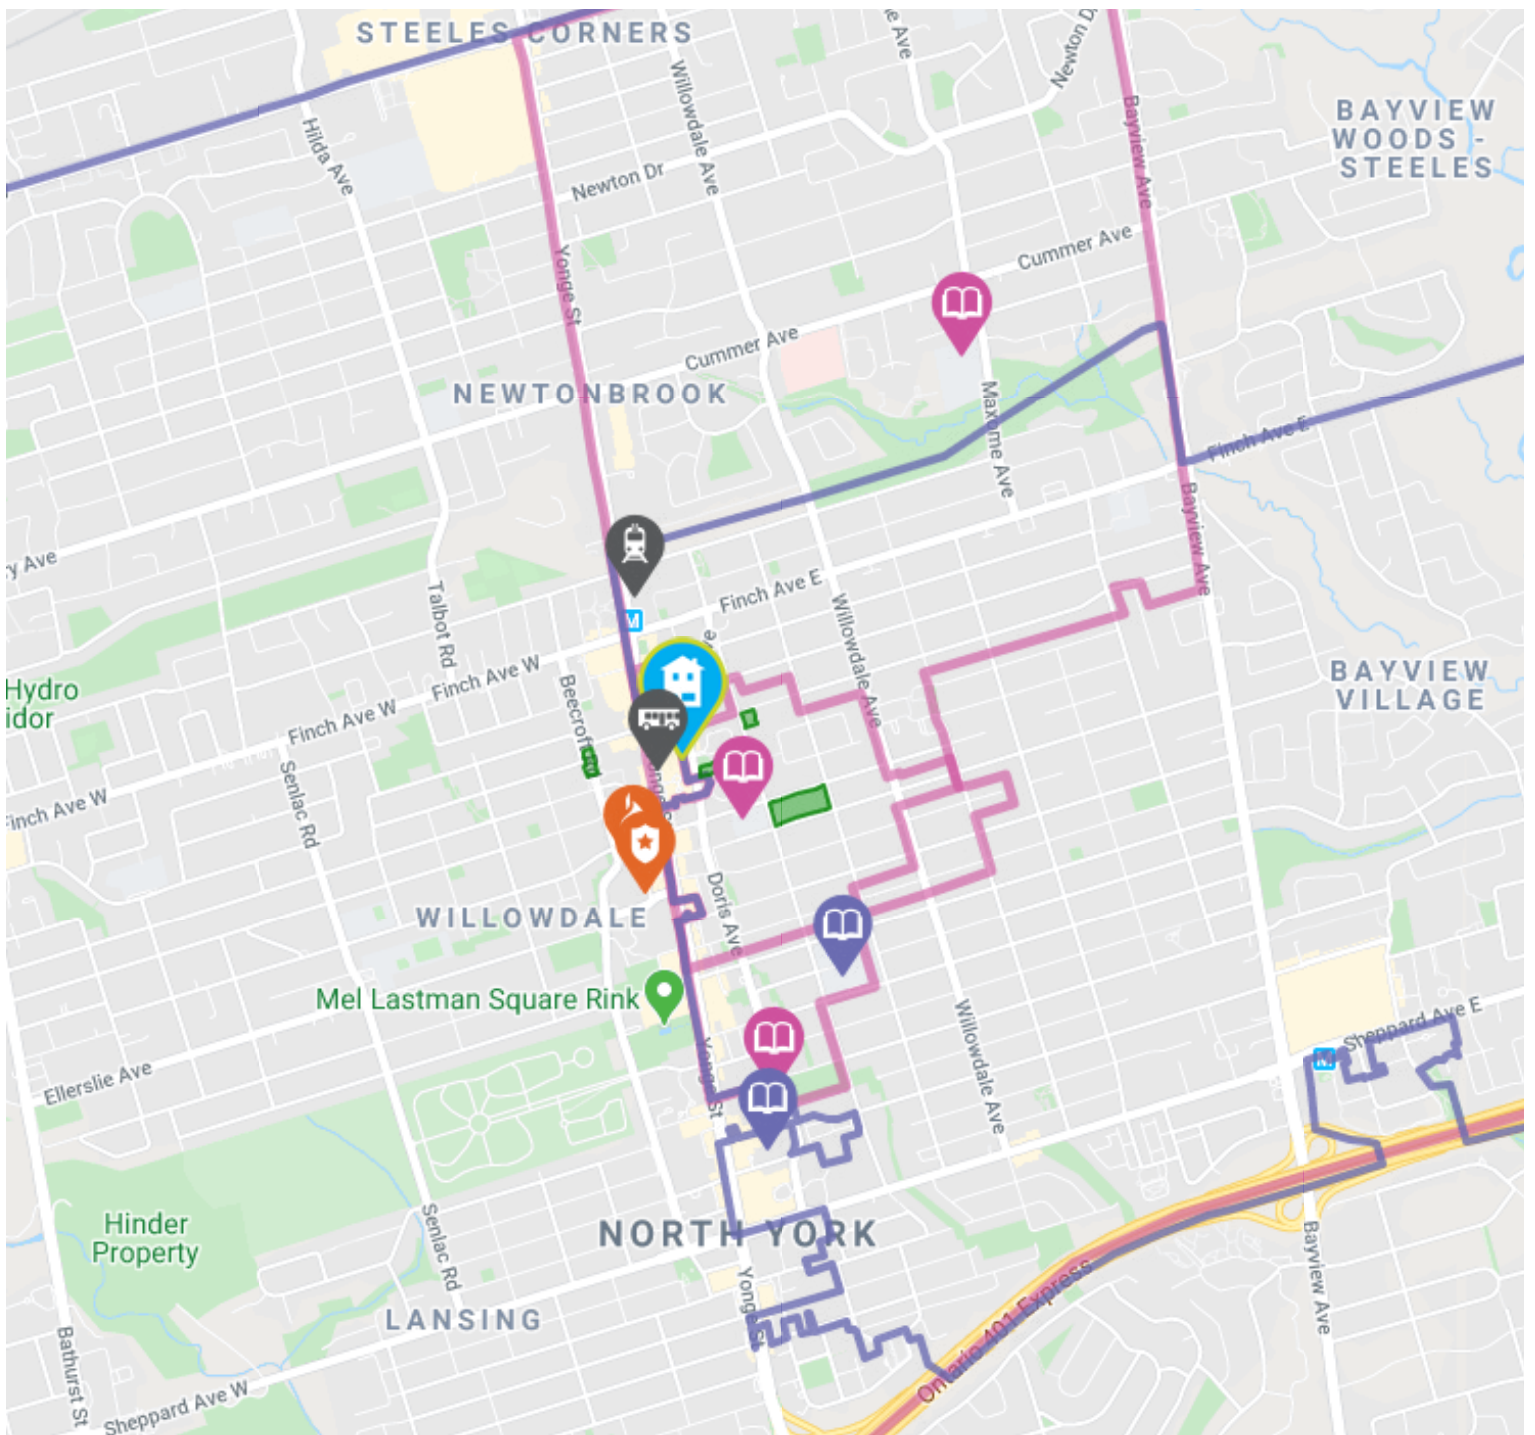

Elementary Schools	Middle Schools	High Schools	Transit	Safety
Elementary Attendance Zone	Middle Attendance Zone	High Attendance Zone	Parks	Convenience

This information may contain errors and omissions. You are not permitted to rely on the contents of this information and must take steps to independently verify its contents with the appropriate authorities (school boards, governments etc.). As a recipient of this information, you agree not to hold us, our licensors or the owners of the information liable for any damages, howsoever caused.